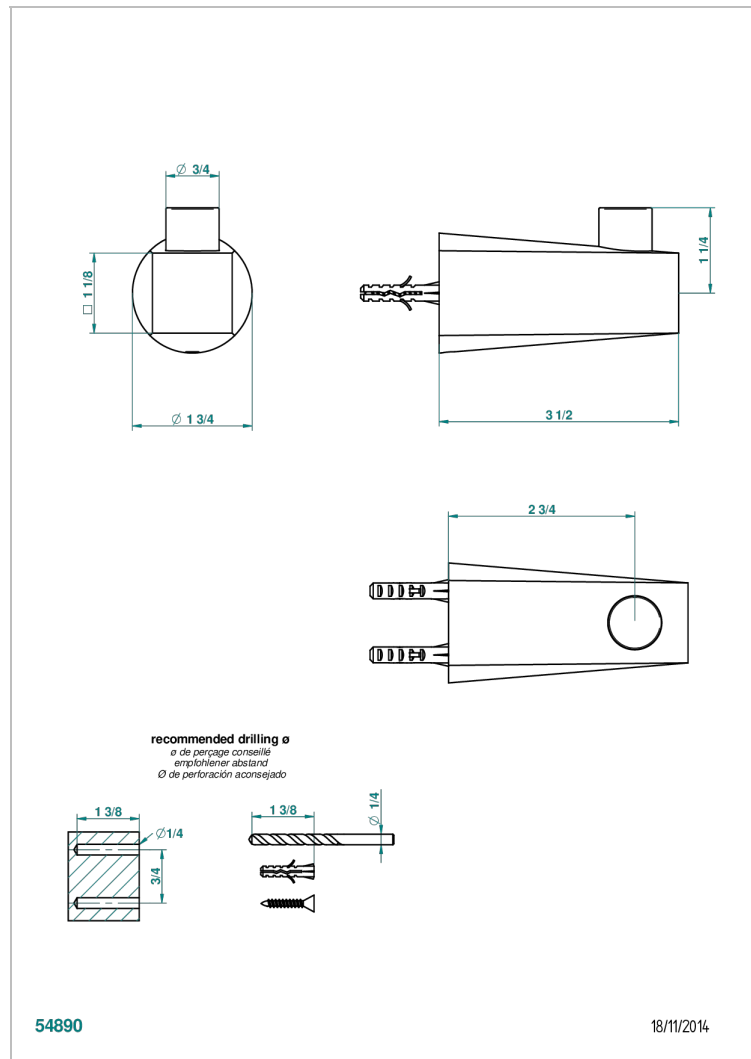

METAMORPHOSE CARBON

G6C-517

Single robe hook

THG[®]
PARIS

CHARACTERISTIC

- Métamorphose Carbon
- Single robe hook

AVAILABLE FINITIONS

Antique nickel - H28
Black ceram - D30
Blush PVD - H62
Brass color PVD - H49
Brown bronze color PVD - F33
Gold color PVD - H52