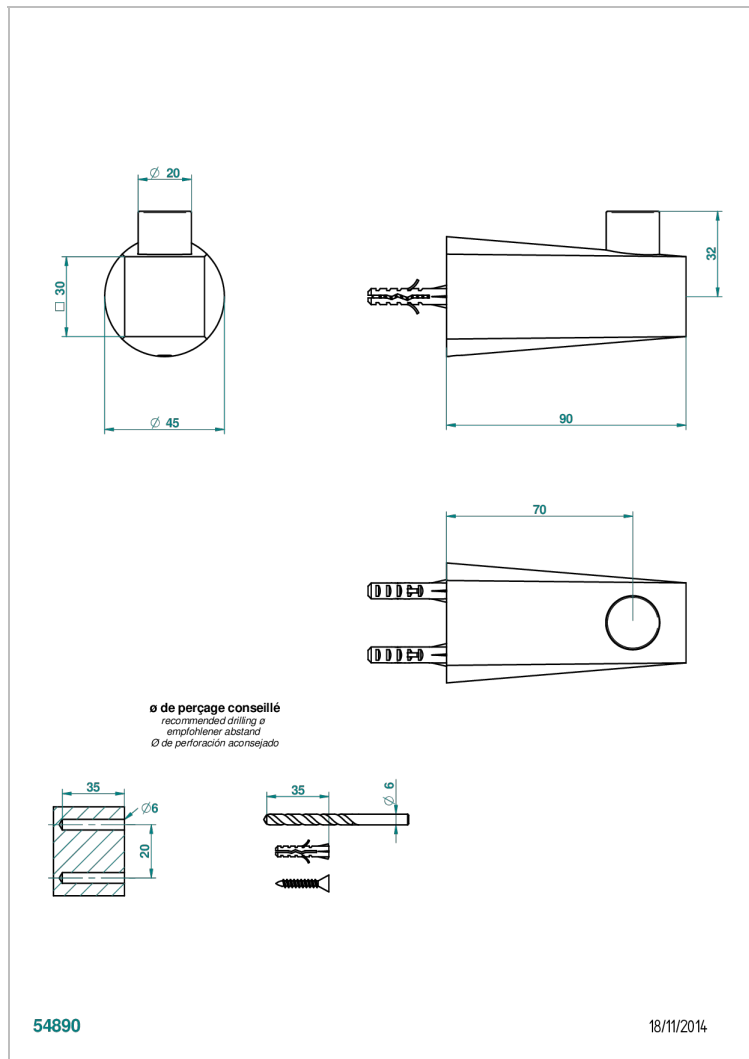

METAMORPHOSE CARBON

G6C-517

Single robe hook

CHARACTERISTIC

- Métamorphose Carbon
- Single robe hook

AVAILABLE FINITIONS

Antique nickel - H28
Black ceram - D30
Blush PVD - H62
Brass color PVD - H49
Brown bronze color PVD - F33
Gold color PVD - H52