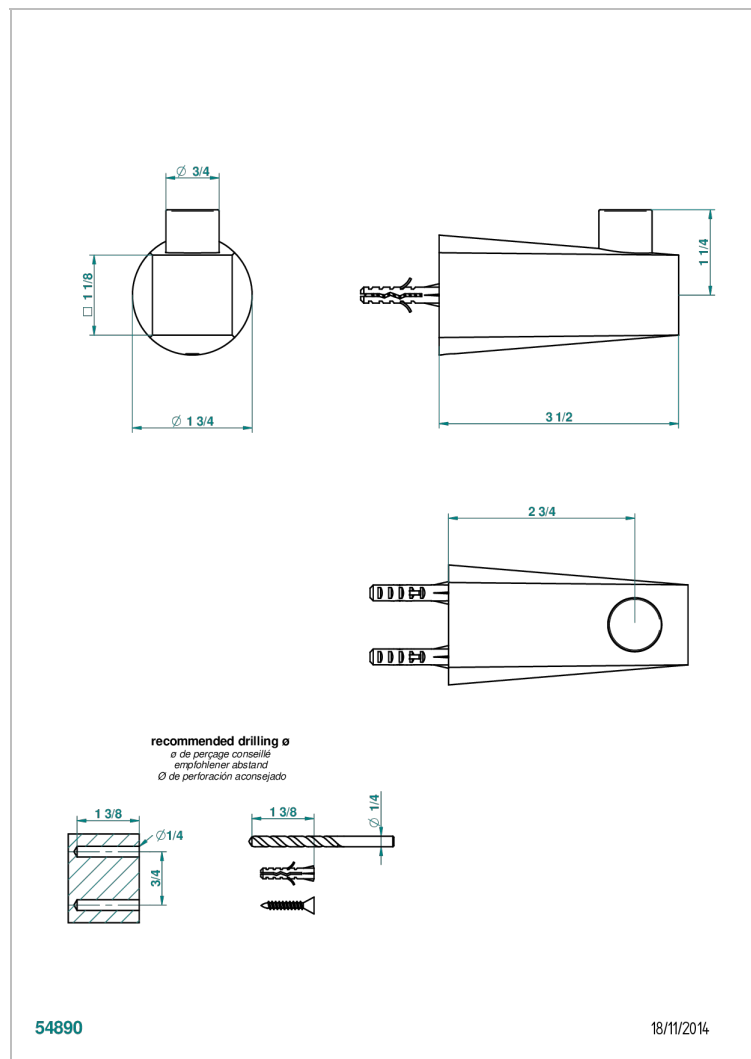

# METAMORPHOSE CARBON

G6C-517

Single robe hook

THG<sup>®</sup>  
PARIS

## CHARACTERISTIC

- Métamorphose Carbon
- Single robe hook