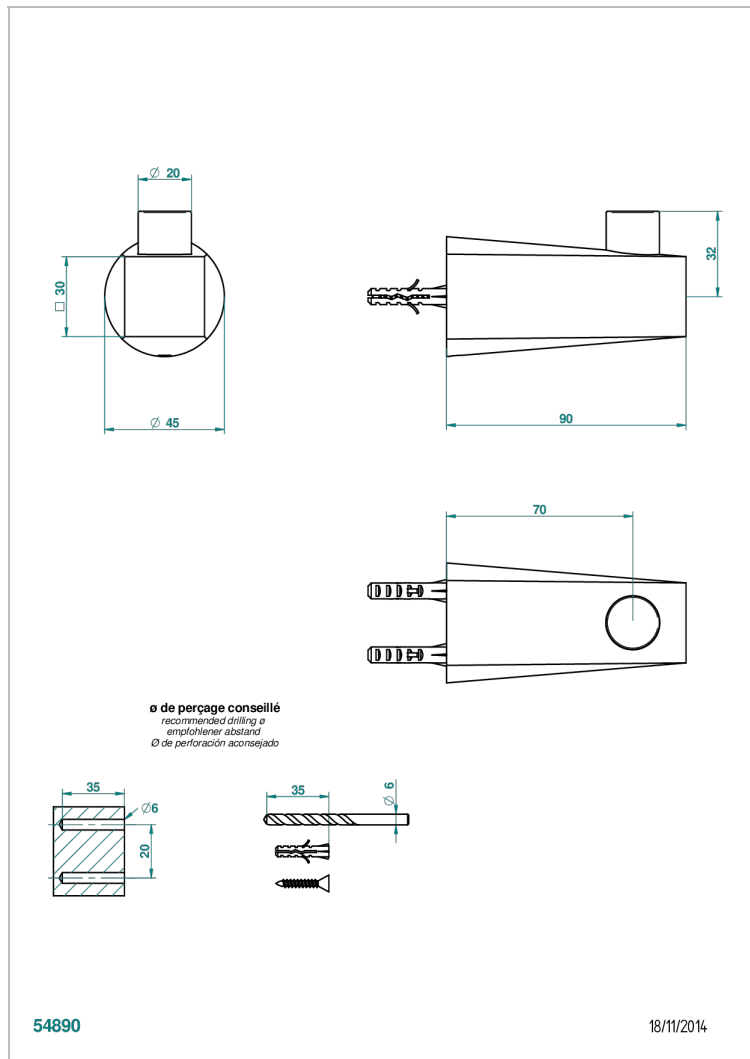

# METAMORPHOSE CARBON

G6C-517

Single robe hook

## CHARACTERISTIC

- Métamorphose Carbon
- Single robe hook