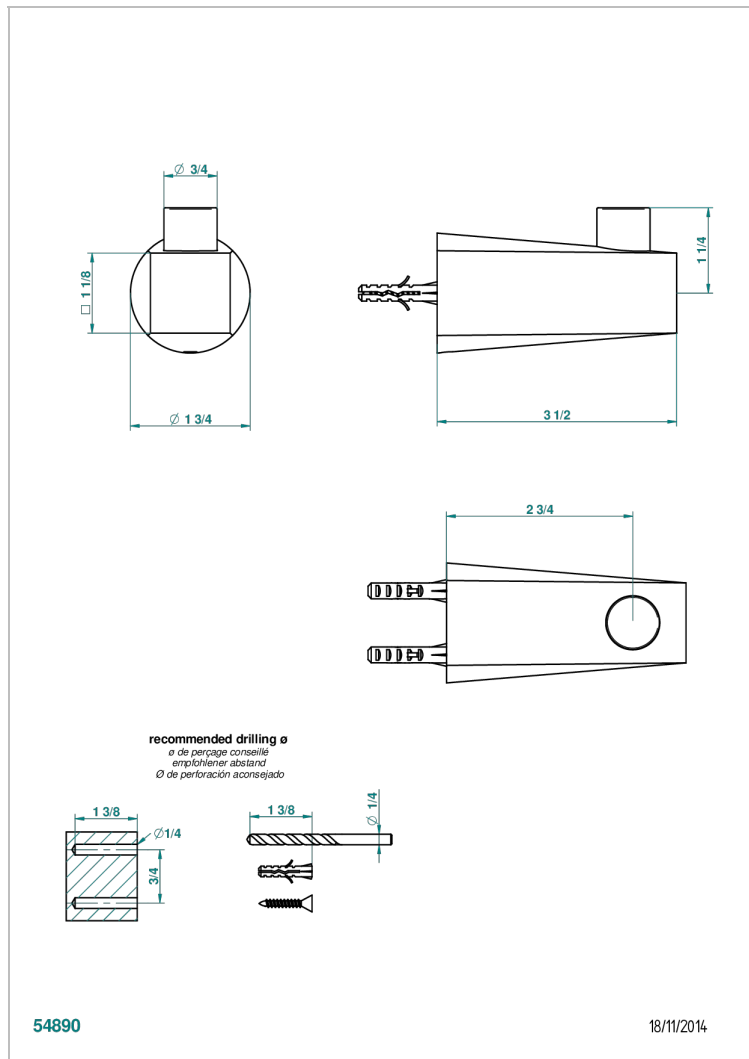

METAMORPHOSE CARBON

G6C-517

Single robe hook

CHARACTERISTIC

- Métamorphose Carbon
- Single robe hook

AVAILABLE FINITIONS

Antique nickel - H28
 Black ceram - D30
 Blush PVD - H62
 Brass color PVD - H49
 Brown bronze color PVD - F33
 Gold color PVD - H52