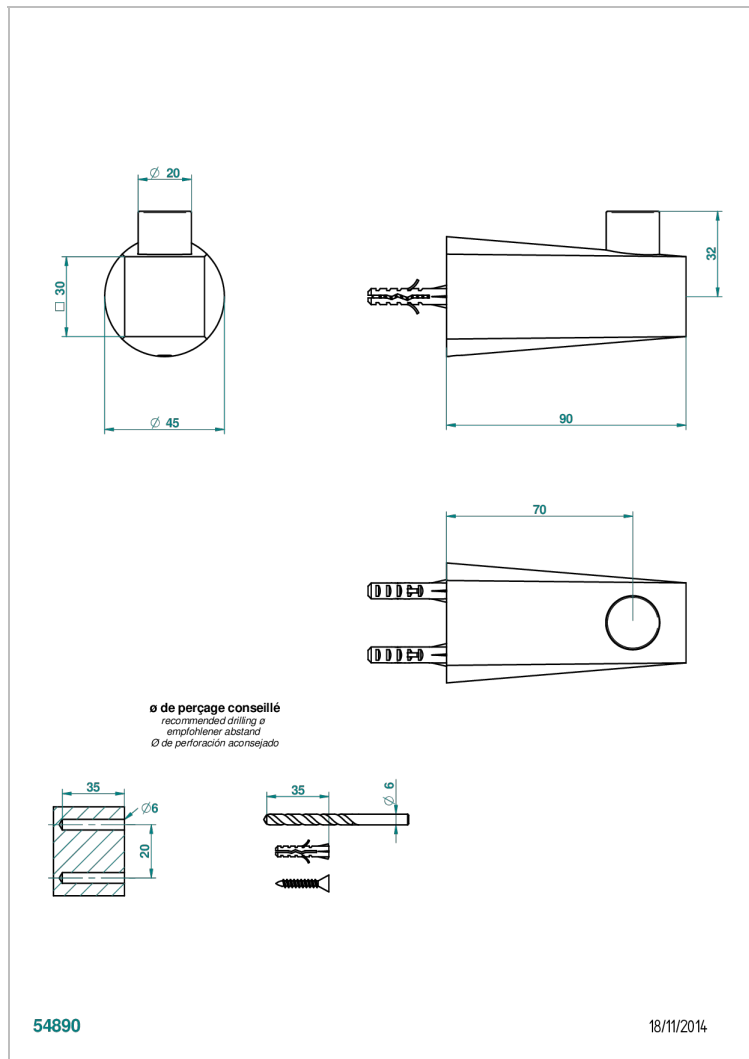

METAMORPHOSE WITH LEVER HANDLES

G6B-517

Robe hook

CHARACTERISTIC

- Métamorphose with lever handles
- Robe hook

AVAILABLE FINITIONS

Black ceram - D30
Blush PVD - H62
Brass color PVD - H49
Brown bronze color PVD - F33
Chrome polished - A02
Copper antique matt, coated - H07