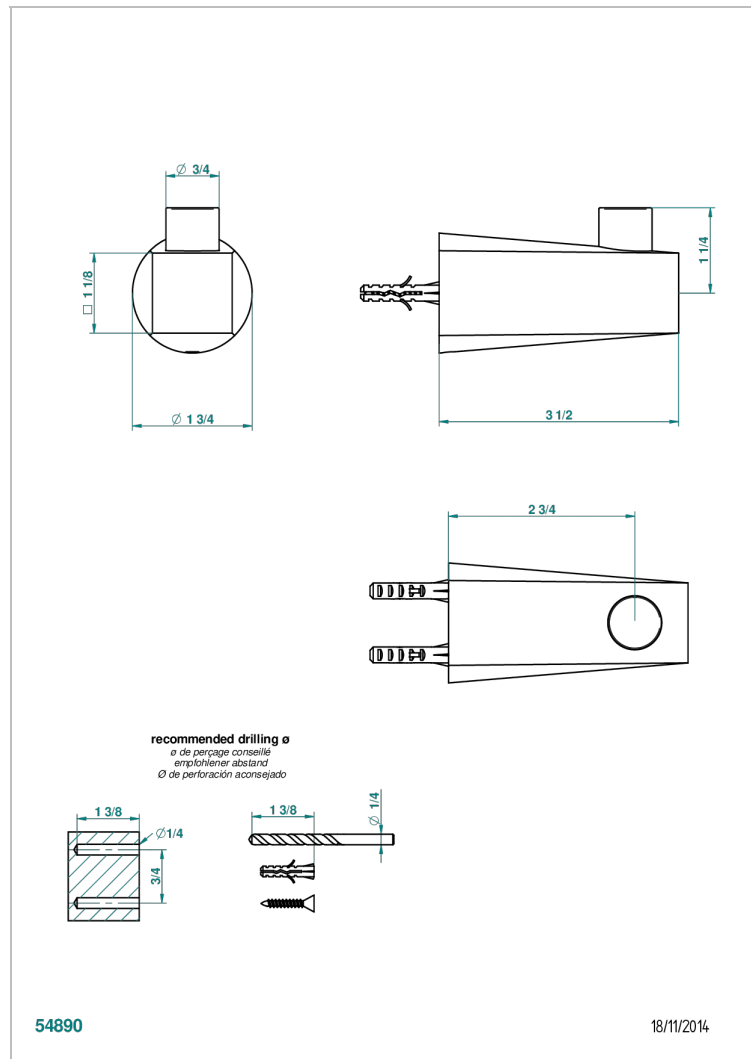

METAMORPHOSE WITH LEVER HANDLES

G6B-517

Robe hook

CHARACTERISTIC

- Métamorphose with lever handles
- Robe hook

AVAILABLE FINITIONS

Black ceram - D30
 Blush PVD - H62
 Brass color PVD - H49
 Brown bronze color PVD - F33
 Chrome polished - A02
 Copper antique matt, coated - H07