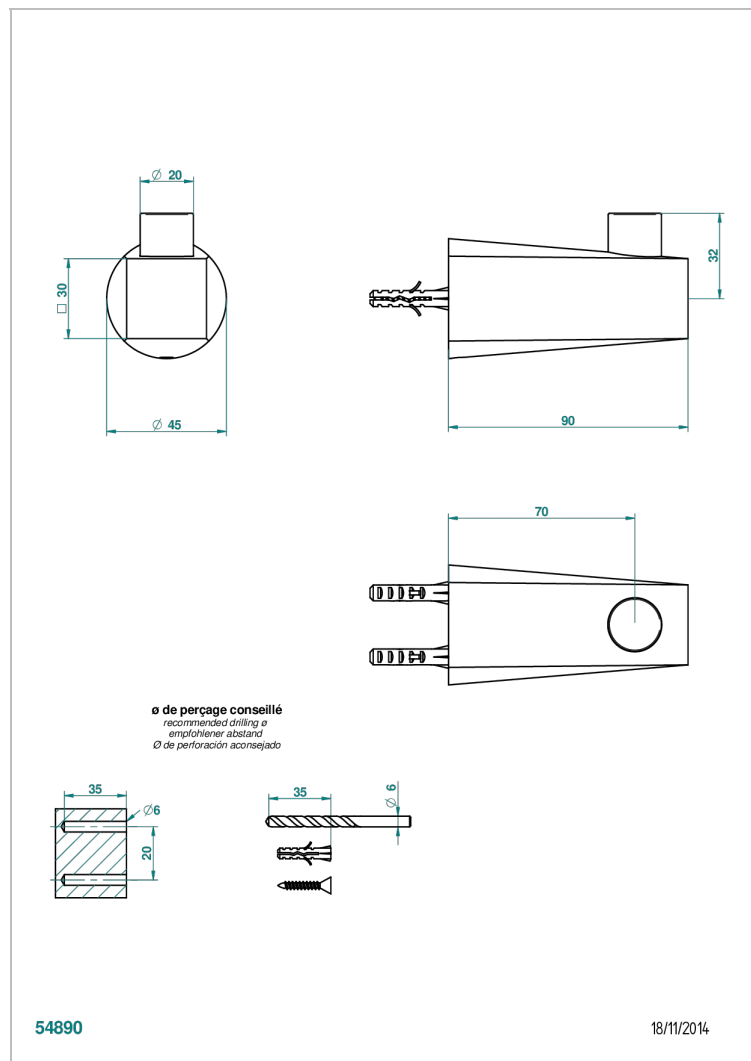

METAMORPHOSE WITH LEVER

G6B-517

Single robe hook

CHARACTERISTIC

- Métamorphose with lever
- Single robe hook

AVAILABLE FINITIONS

Antique nickel - H28
Black ceram - D30
Blush PVD - H62
Brass color PVD - H49
Brown bronze color PVD - F33
Gold color PVD - H52