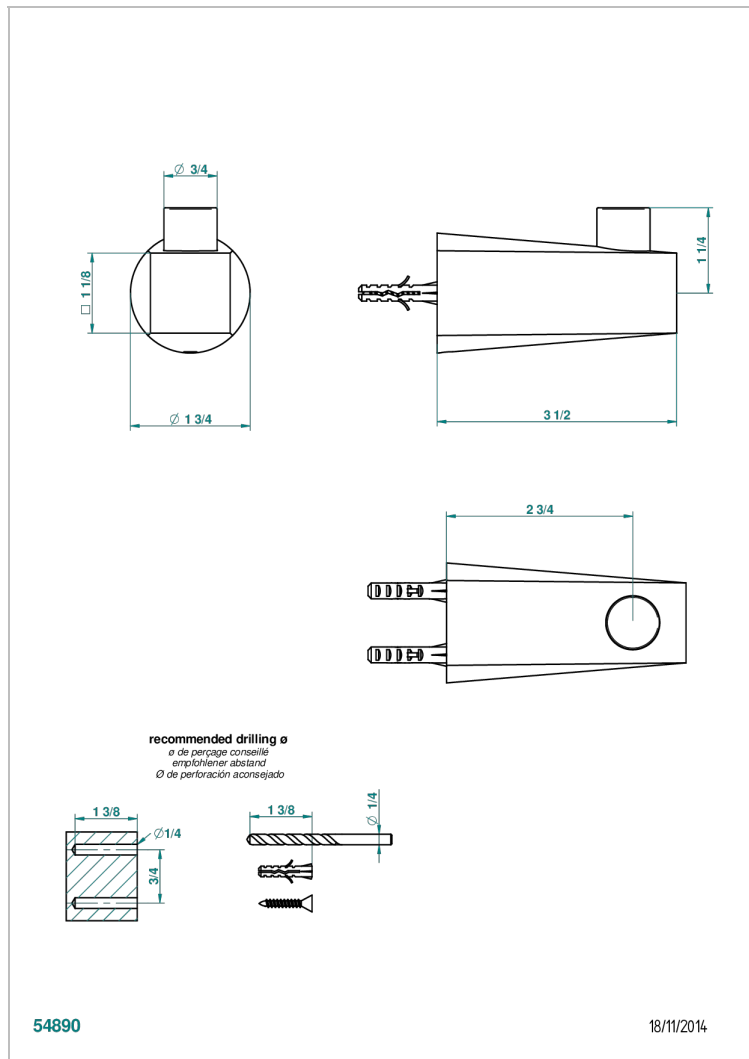

METAMORPHOSE WITH LEVER

G6B-517

Single robe hook

CHARACTERISTIC

- Métamorphose with lever
- Single robe hook

AVAILABLE FINITIONS

Antique nickel - H28
Black ceram - D30
Blush PVD - H62
Brass color PVD - H49
Brown bronze color PVD - F33
Gold color PVD - H52