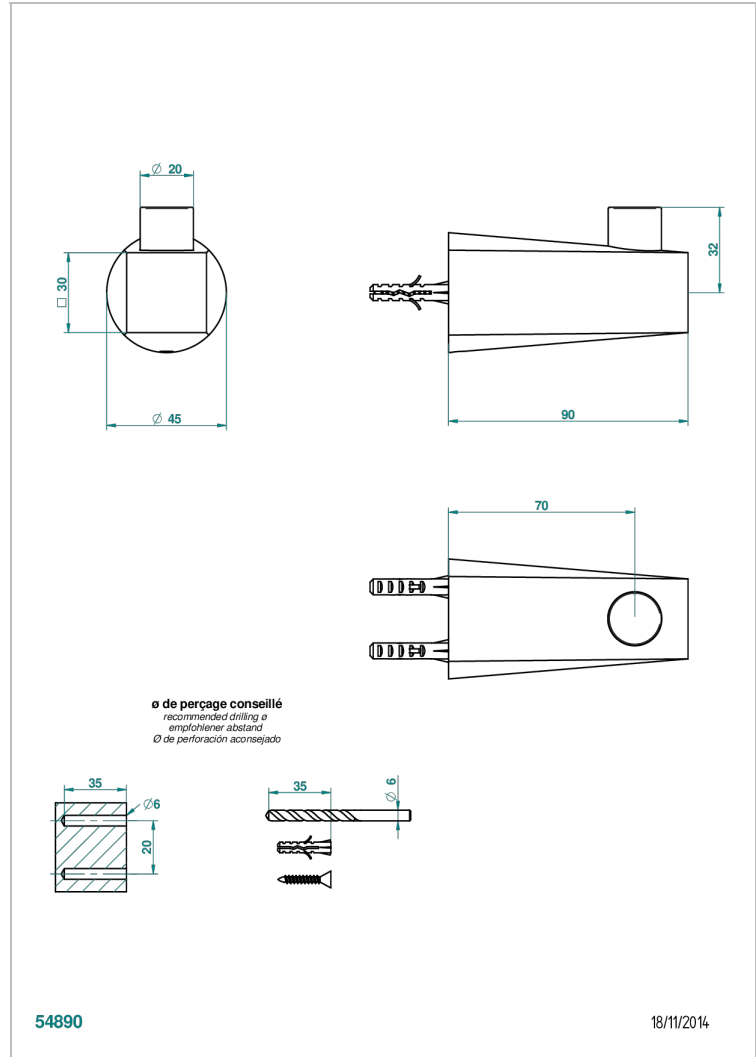

METAMORPHOSE WITH LEVER

G6B-517

Single robe hook

CHARACTERISTIC

- Métamorphose with lever
- Single robe hook

AVAILABLE FINITIONS

Antique nickel - H28
 Black ceram - D30
 Blush PVD - H62
 Brass color PVD - H49
 Brown bronze color PVD - F33
 Gold color PVD - H52