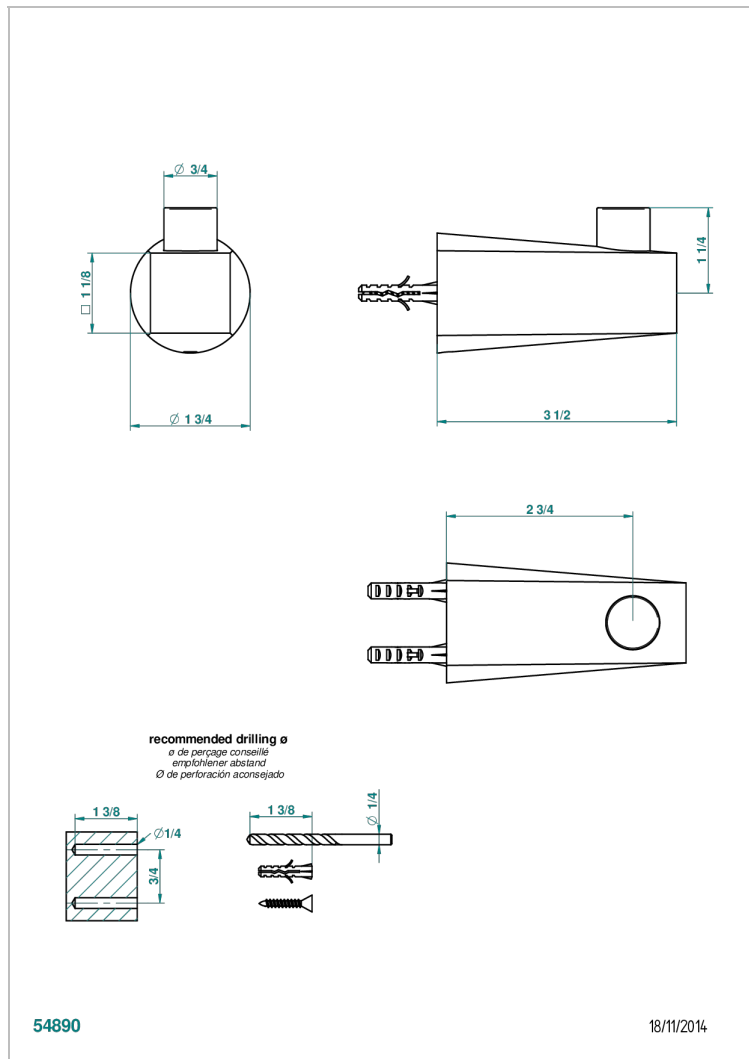

METAMORPHOSE WITH LEVER

G6B-517

Single robe hook

54890

18/11/2014

CHARACTERISTIC

- Métamorphose with lever
- Single robe hook

AVAILABLE FINITIONS