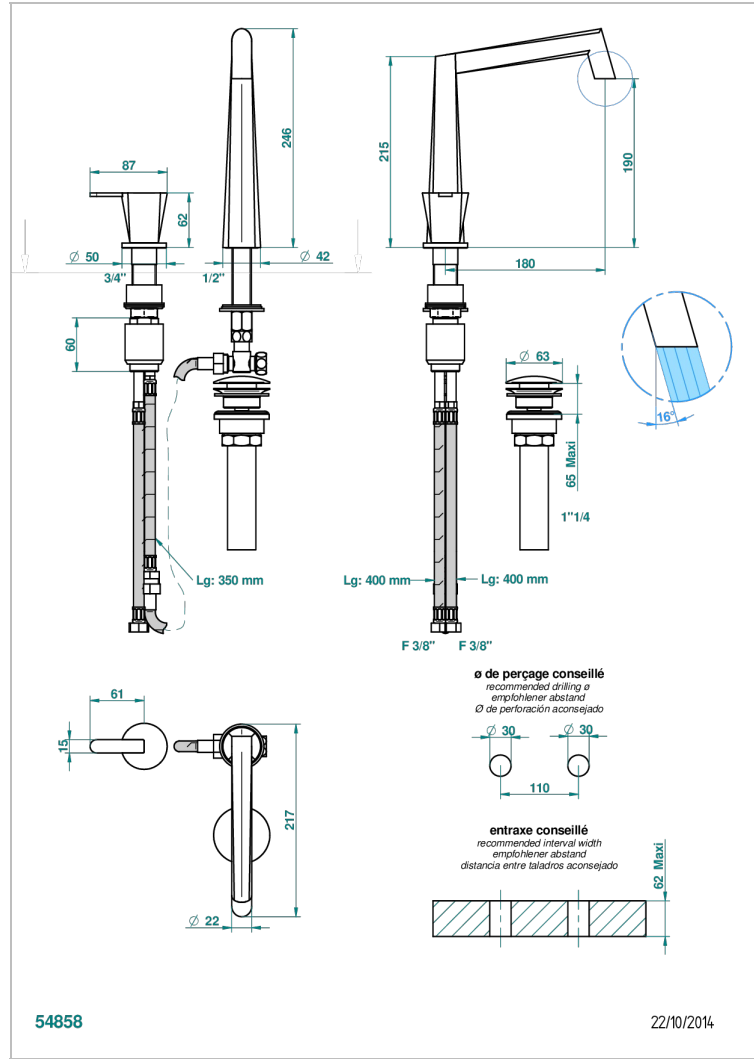

METAMORPHOSE WITH LEVER HANDLES

G6B-6590/US

Set of 2-holes lavatory spout and mixer with drain

CHARACTERISTIC

- Métamorphose with lever handles
- Set of 2-holes lavatory spout and mixer with drain

TECHNICAL SPECS

- Recommandé : 3 bars (max. 5 bars) - Advised : 43,5 psi (max. 72 psi)
- 5,7 l/min à 3 bars (1.5 gpm at 43.5 psi)

AVAILABLE FINITIONS

Black ceram - D30
Blush PVD - H62
Brass color PVD - H49
Brown bronze color PVD - F33
Chrome polished - A02
Copper antique matt, coated - H07