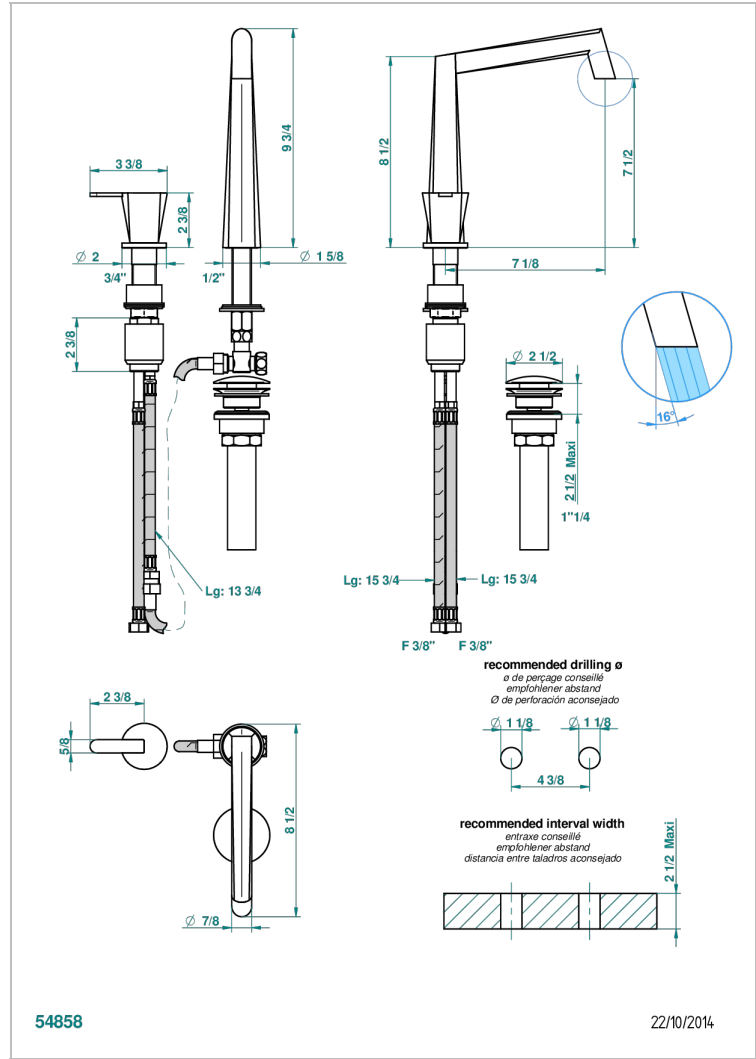

METAMORPHOSE WITH LEVER HANDLES

G6B-6590/US

Set of 2-holes lavatory spout and mixer with drain

CHARACTERISTIC

- Métamorphose with lever handles
- Set of 2-holes lavatory spout and mixer with drain

TECHNICAL SPECS

- Recommandé : 3 bars (max. 5 bars) - Advised : 43,5 psi (max. 72 psi)
- 5,7 l/min à 3 bars (1.5 gpm at 43.5 psi)

AVAILABLE FINITIONS

Black ceram - D30
Blush PVD - H62
Brass color PVD - H49
Brown bronze color PVD - F33
Chrome polished - A02
Copper antique matt, coated - H07