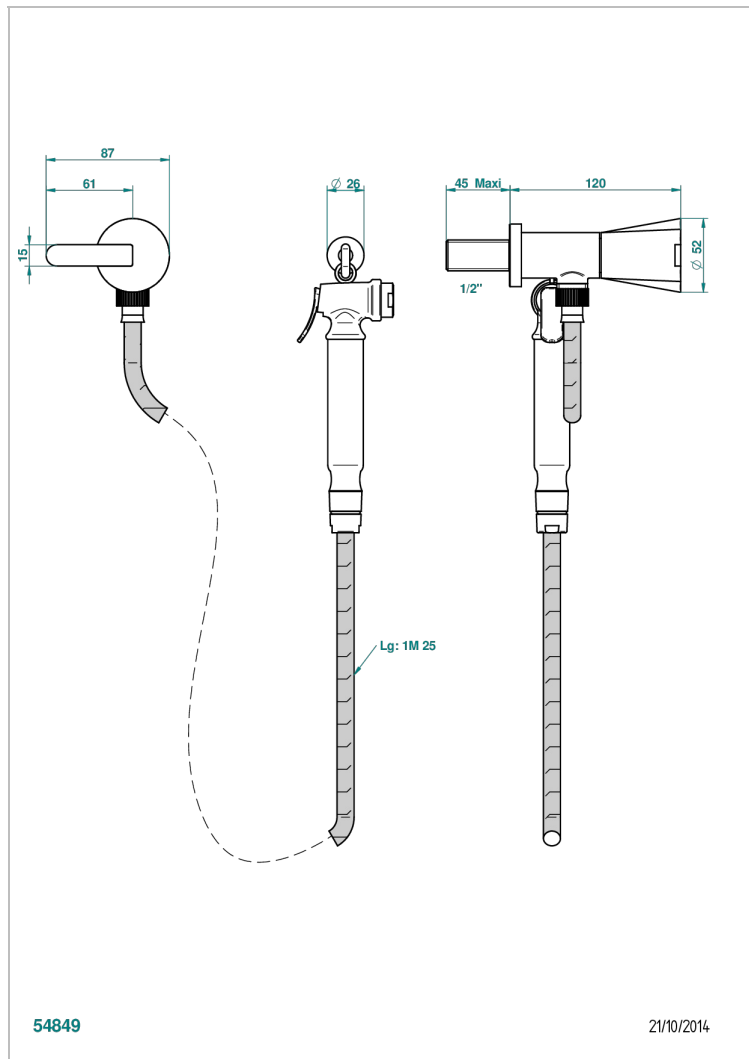

# METAMORPHOSE BLACK CERAMIC

G6D-5840/8

Wc douche set including: valve, trigger spray, reinforced hose (1.25m) and hook