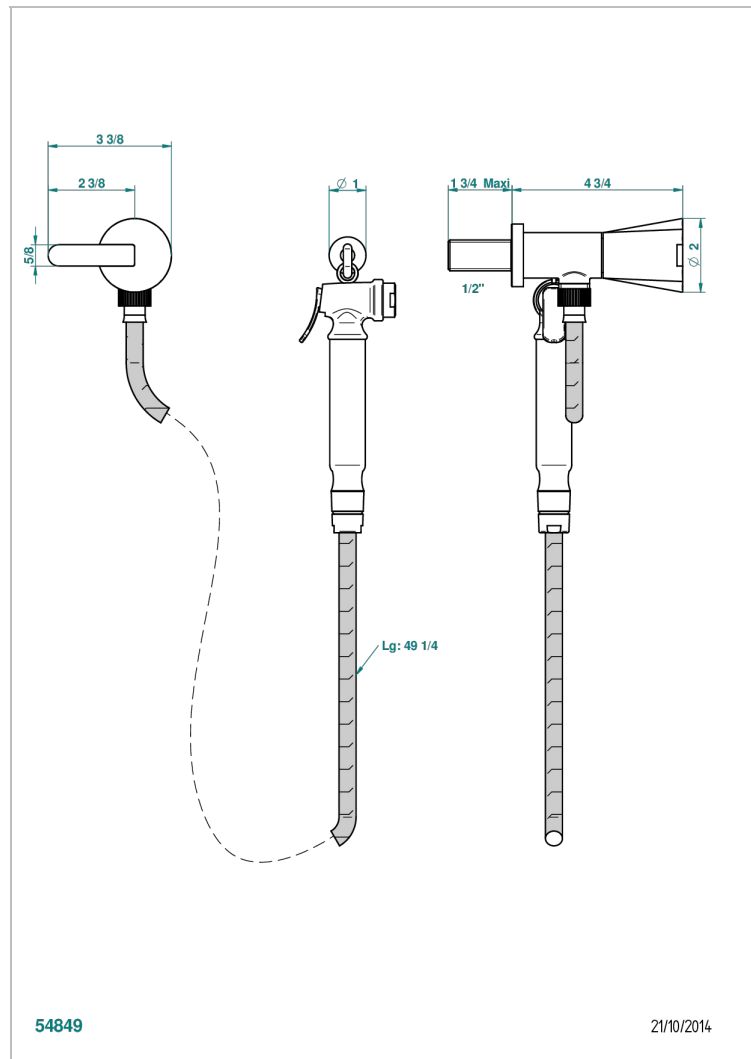

METAMORPHOSE BLACK CERAMIC

G6D-5840/8

Wc douche set including: valve, trigger spray, reinforced hose (1.25m) and hook

54849

21/10/2014

CHARACTERISTIC

- ACS : 19ACCLY406

STANDARDS

TECHNICAL SPECS

- Recommandé : 3 bars (max. 5 bars) - Advised : 43,5 psi (max. 72 psi)
- 9,5 l/min à 3 bars (2.5 gpm at 43.5 psi)

AVAILABLE FINITIONS

Antique nickel - H28
Black ceram - D30
Blush PVD - H62
Brass color PVD - H49
Brown bronze color PVD - F33
Gold color PVD - H52

Nickel color PVD - H55
Polished chrome (color finish) - A02
Polished gold (color finish) - F01
Polished nickel - B01
Soft gold - F30
Soft matt gold - F31

Umber PVD - H66
Varnished matt antique red copper (color finish) - H07