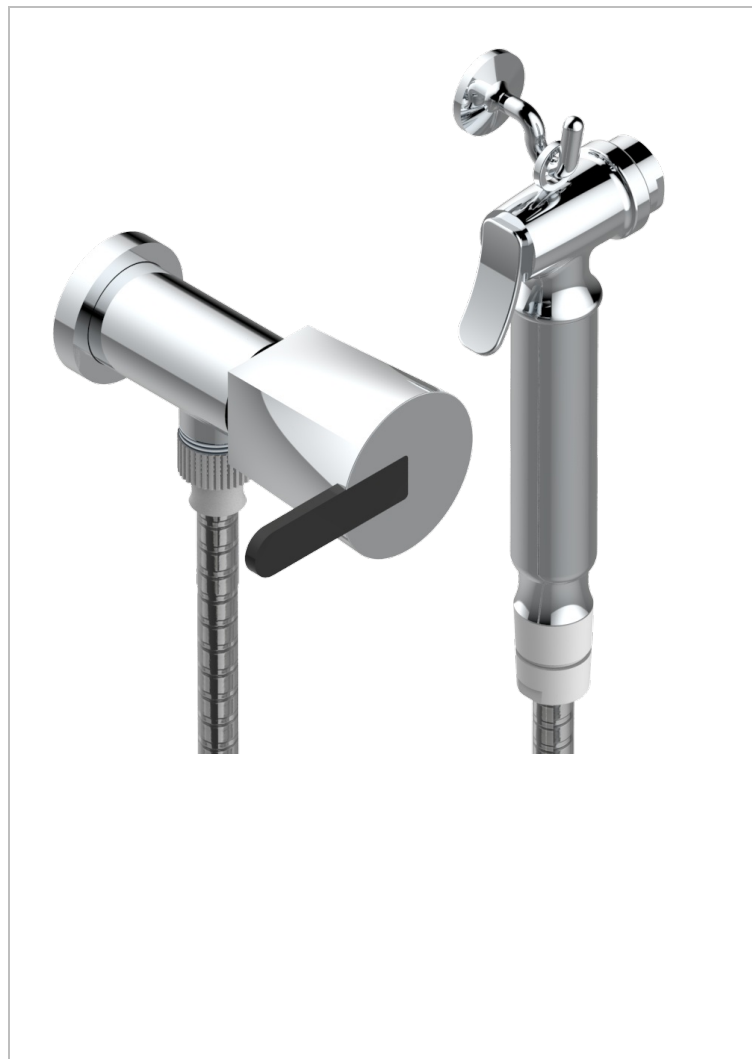

METAMORPHOSE BLACK CERAMIC

G6D-5840/8

Wc douche set including: valve, trigger spray, reinforced hose (1.25m) and hook

54849

21/10/2014

CHARACTERISTIC

- ACS : 19ACCLY406

STANDARDS

TECHNICAL SPECS

- Recommandé : 3 bars (max. 5 bars) - Advised : 43,5 psi (max. 72 psi)
- 9,5 l/min à 3 bars (2.5 gpm at 43.5 psi)

AVAILABLE FINITIONS

Antique nickel - H28
Black ceram - D30
Blush PVD - H62
Brass color PVD - H49
Brown bronze color PVD - F33
Gold color PVD - H52

Nickel color PVD - H55
Polished chrome (color finish) - A02
Polished gold (color finish) - F01
Polished nickel - B01
Soft gold - F30
Soft matt gold - F31

Umber PVD - H66
Varnished matt antique red copper (color finish) - H07