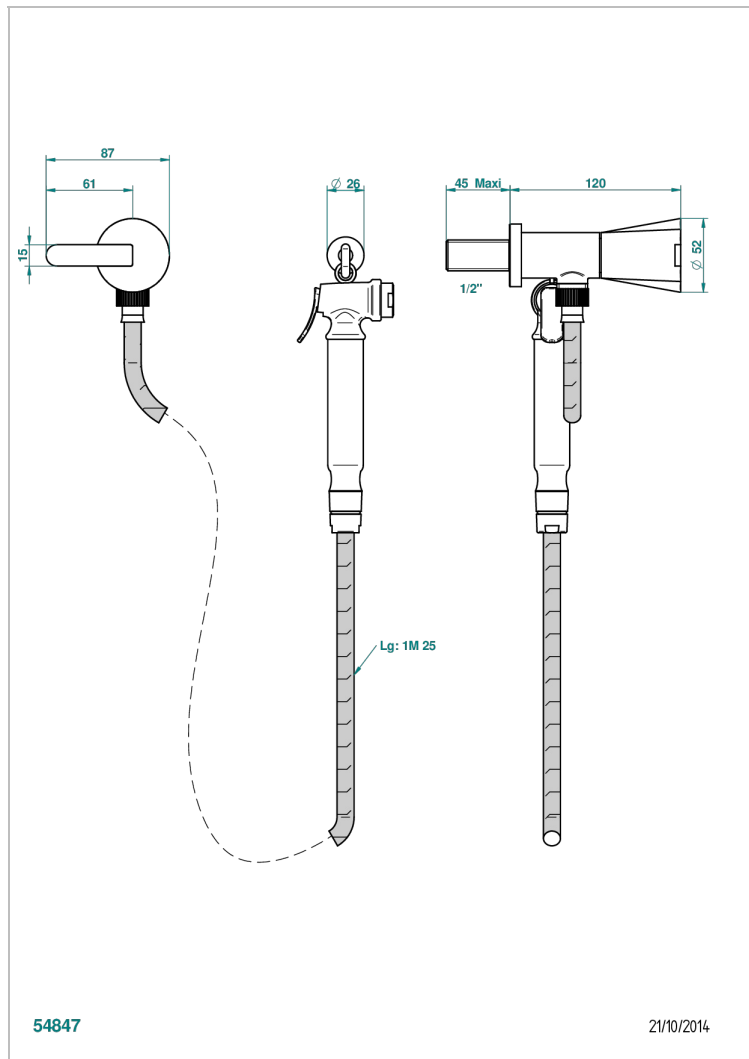

METAMORPHOSE WITH LEVER

G6B-5840/8

Wc douche set including: valve, trigger spray, reinforced hose (1.25m) and hook

CHARACTERISTIC

- ACS : 19ACCLY406

STANDARDS

TECHNICAL SPECS

- Recommandé : 3 bars (max. 5 bars) - Advised : 43,5 psi (max. 72 psi)
- 9,5 l/min à 3 bars (2.5 gpm at 43.5 psi)