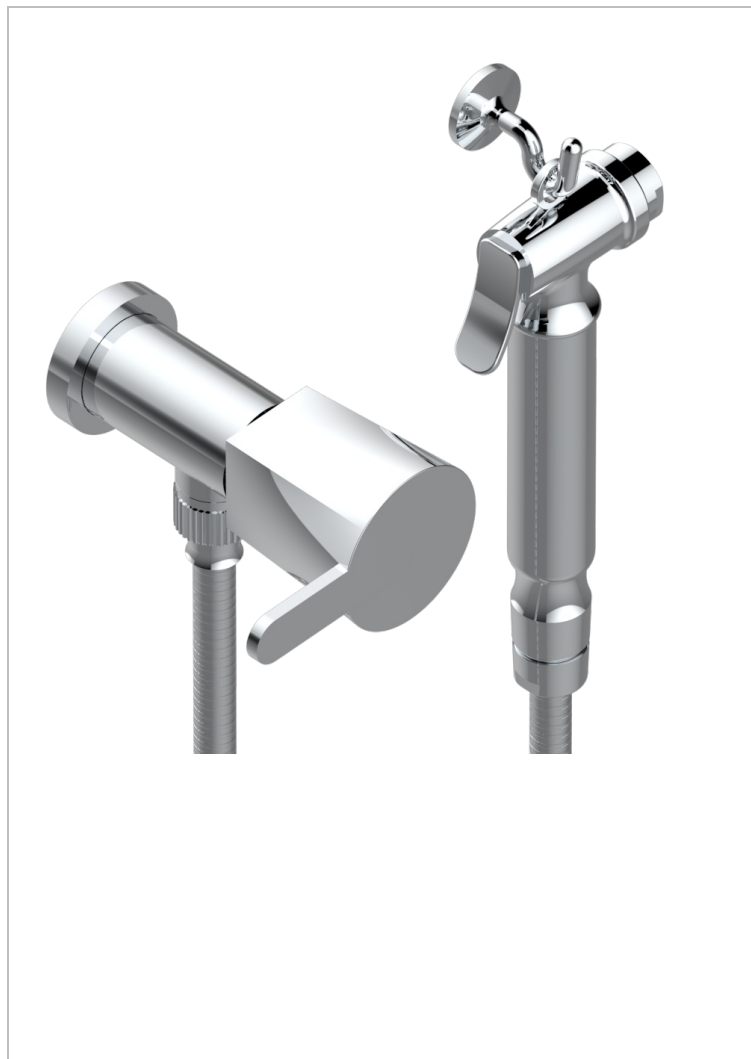

METAMORPHOSE WITH LEVER

G6B-5840/8

Wc douche set including: valve, trigger spray, reinforced hose (1.25m) and hook

54847

21/10/2014

CHARACTERISTIC

- ACS : 19ACCLY406

STANDARDS

TECHNICAL SPECS

- Recommandé : 3 bars (max. 5 bars) - Advised : 43,5 psi (max. 72 psi)
- 9,5 l/min à 3 bars (2.5 gpm at 43.5 psi)

AVAILABLE FINITIONS

Antique nickel - H28
Black ceram - D30
Blush PVD - H62
Brass color PVD - H49
Brown bronze color PVD - F33
Gold color PVD - H52

Nickel color PVD - H55
Polished chrome (color finish) - A02
Polished gold (color finish) - F01
Polished nickel - B01
Soft gold - F30
Soft matt gold - F31

Umber PVD - H66
Varnished matt antique red copper (color finish) - H07