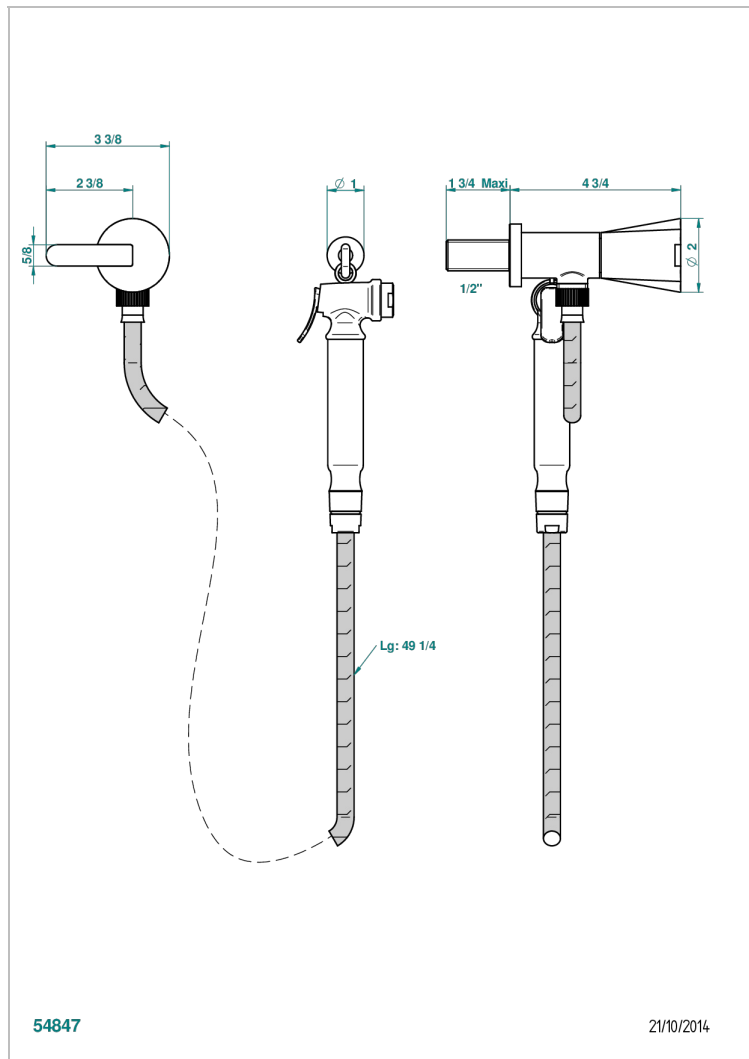

METAMORPHOSE WITH LEVER

G6B-5840/8

Wc douche set including: valve, trigger spray, reinforced hose (1.25m) and hook

54847

21/10/2014

CHARACTERISTIC

- ACS : 19ACCLY406

STANDARDS

TECHNICAL SPECS

- Recommandé : 3 bars (max. 5 bars) - Advised : 43,5 psi (max. 72 psi)
- 9,5 l/min à 3 bars (2.5 gpm at 43.5 psi)

AVAILABLE FINITIONS

Antique nickel - H28
Black ceram - D30
Blush PVD - H62
Brass color PVD - H49
Brown bronze color PVD - F33
Gold color PVD - H52

Nickel color PVD - H55
Polished chrome (color finish) - A02
Polished gold (color finish) - F01
Polished nickel - B01
Soft gold - F30
Soft matt gold - F31

Umber PVD - H66
Varnished matt antique red copper (color finish) - H07