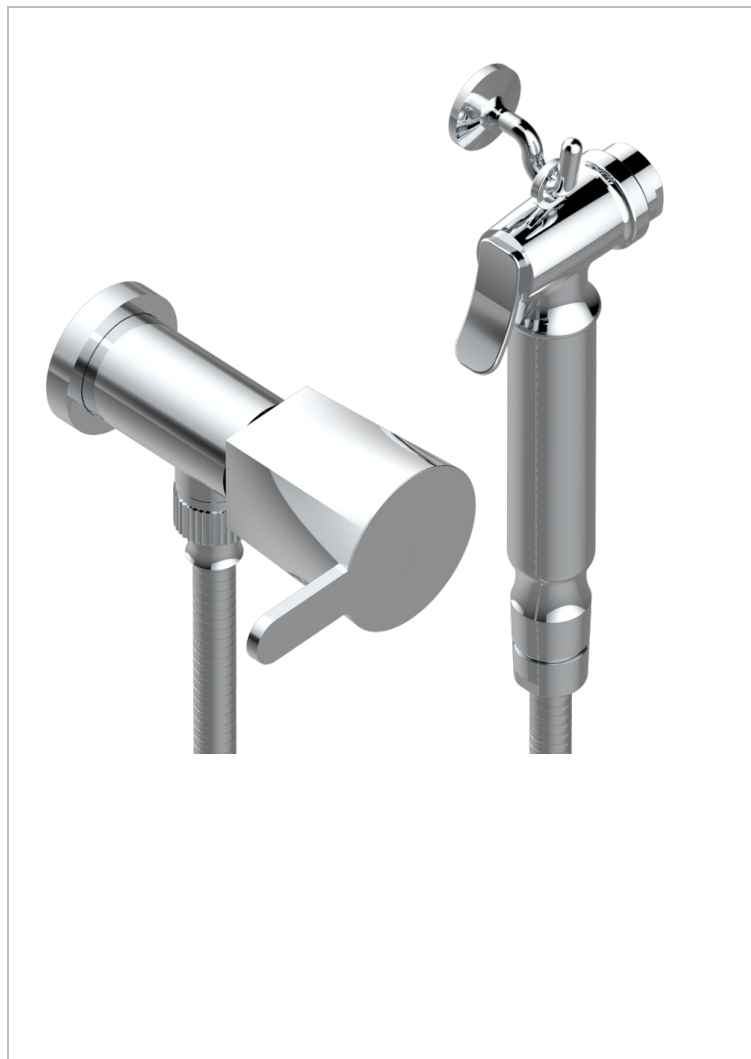

METAMORPHOSE WITH LEVER

G6B-5840/8

Wc douche set including: valve, trigger spray, reinforced hose (1.25m) and hook

CHARACTERISTIC

- ACS : 19ACCLY406

STANDARDS

TECHNICAL SPECS

- Recommandé : 3 bars (max. 5 bars) - Advised : 43,5 psi (max. 72 psi)
- 9,5 l/min à 3 bars (2.5 gpm at 43.5 psi)

AVAILABLE FINITIONS

Antique nickel - H28
Black ceram - D30
Blush PVD - H62
Brass color PVD - H49
Brown bronze color PVD - F33
Gold color PVD - H52

Graphite PVD - H64
Lacquered light bronze - D01
Matt Umber PVD - H67
Matt blush PVD - H60
Matt brass color PVD - H50
Matt brown bronze color PVD - F34

Umber PVD - H66
Varnished matt antique red copper (color finish) - H07