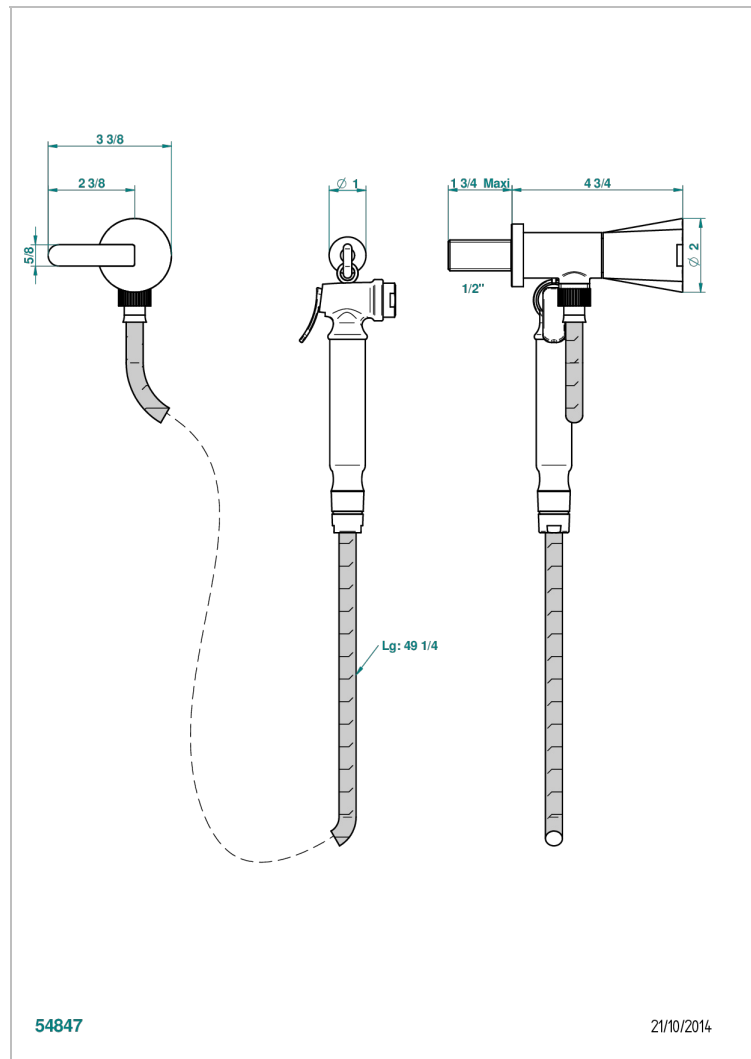

# METAMORPHOSE WITH LEVER

G6B-5840/8

Wc douche set including: valve, trigger spray, reinforced hose (1.25m) and hook

54847

21/10/2014