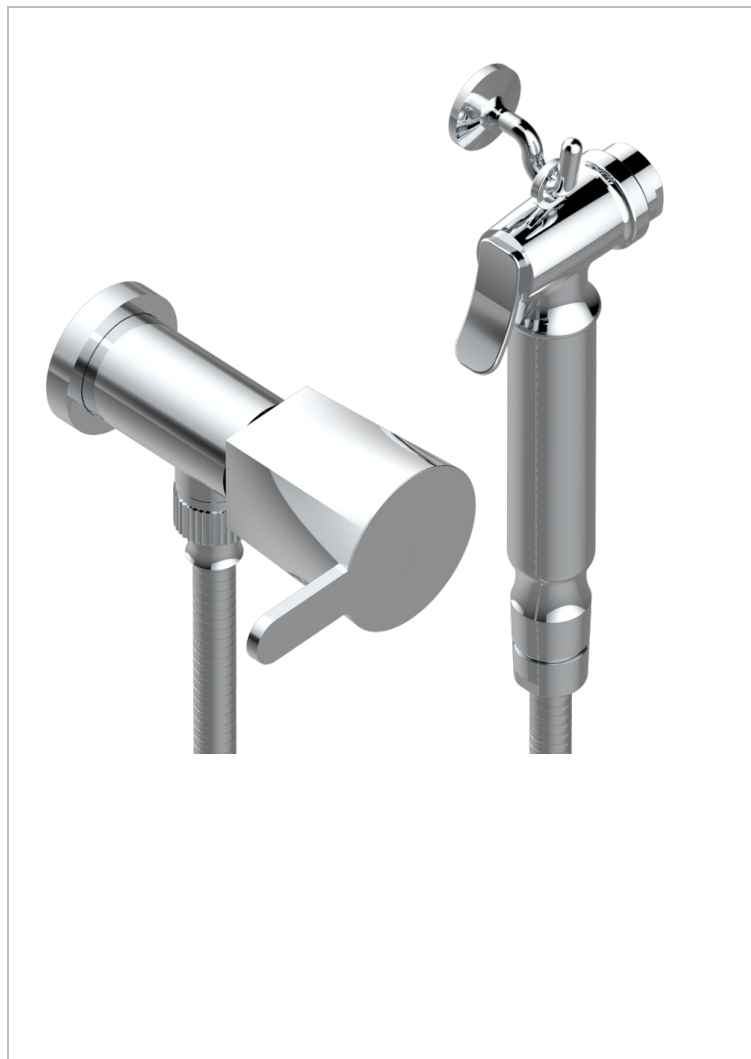

# METAMORPHOSE WITH LEVER

G6B-5840/8

Wc douche set including: valve, trigger spray, reinforced hose (1.25m) and hook

54847

21/10/2014

## CHARACTERISTIC

- ACS : 19ACCLY406