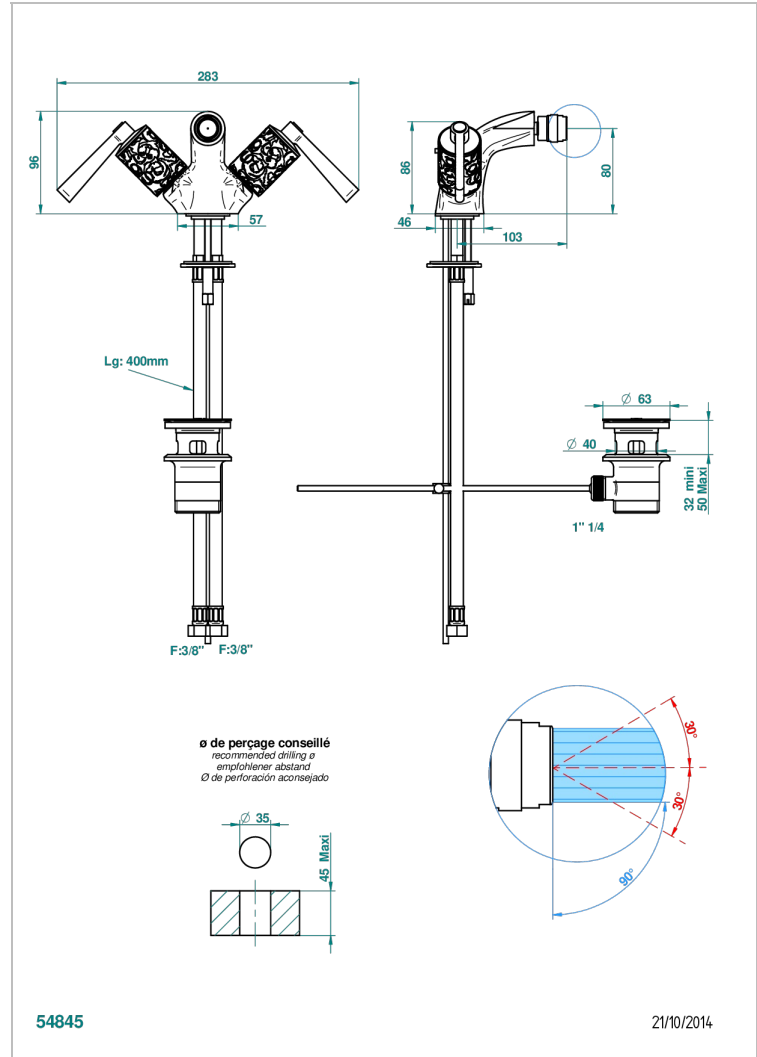

# FRIVOLE WITH LEVER

G2S-3202

1-hole bidet mixer with swivel jet handshower with waste

## CHARACTERISTIC

- ACS : 17ACCLY613
- NF : NF EN 200 - IA - Chrome