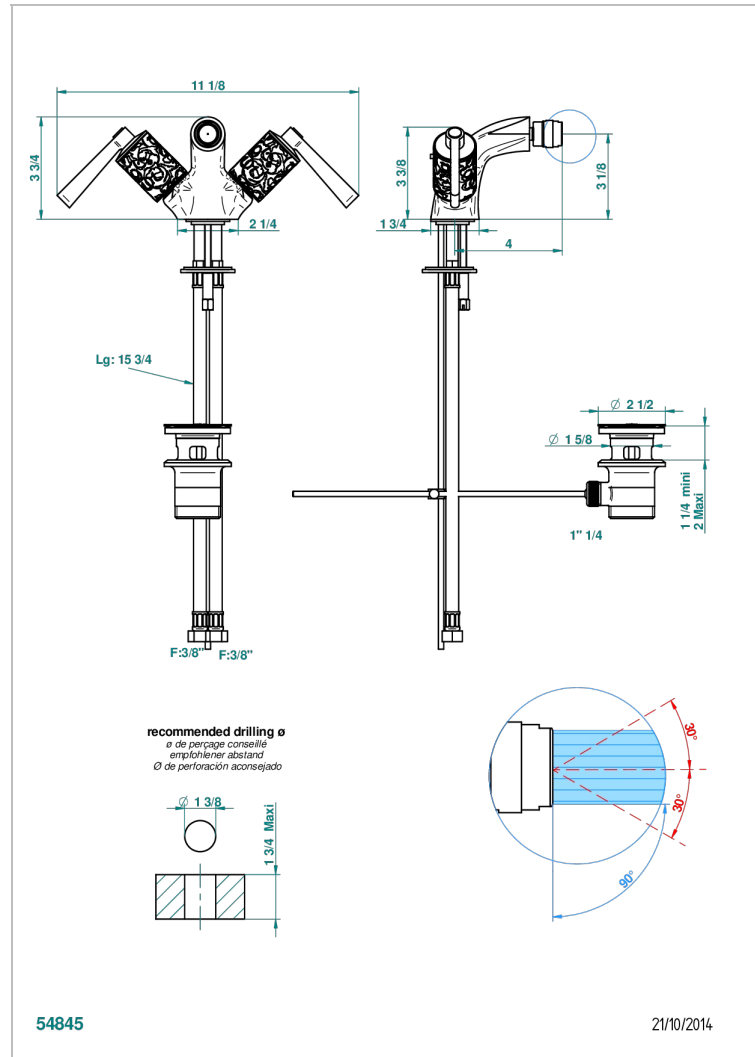

FRIVOLE WITH LEVER

G2S-3202

1-hole bidet mixer with swivel jet handshower with waste

CHARACTERISTIC

- ACS : 17ACCLY613
- NF : NF EN 200 - IA - Chrome

STANDARDS

TECHNICAL SPECS

- Recommandé : 3 bars (max. 5 bars) - Advised : 43,5 psi (max. 72 psi)
- 15 l/min à 3 bars (4 gpm at 43.5 psi)