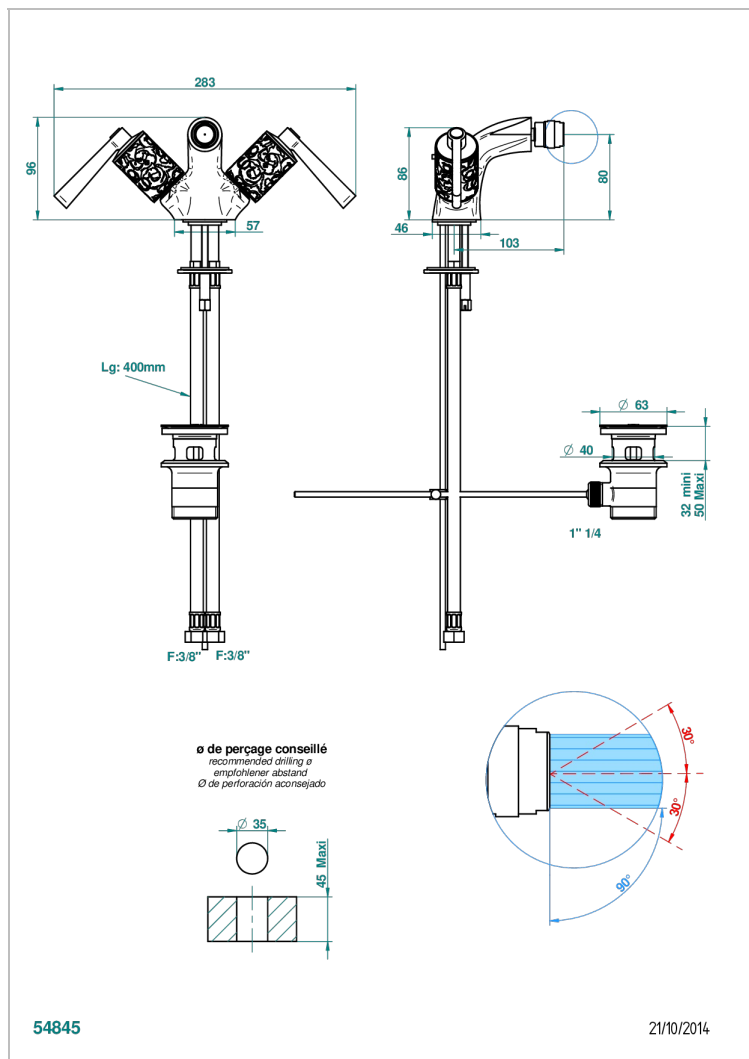

# FRIVOLE WITH LEVER

G2S-3202

THG  
PARIS

1-hole bidet mixer with swivel jet handshower with waste

## CHARACTERISTIC

- ACS : 17ACCLY613
- NF : NF EN 200 - IA - Chrome