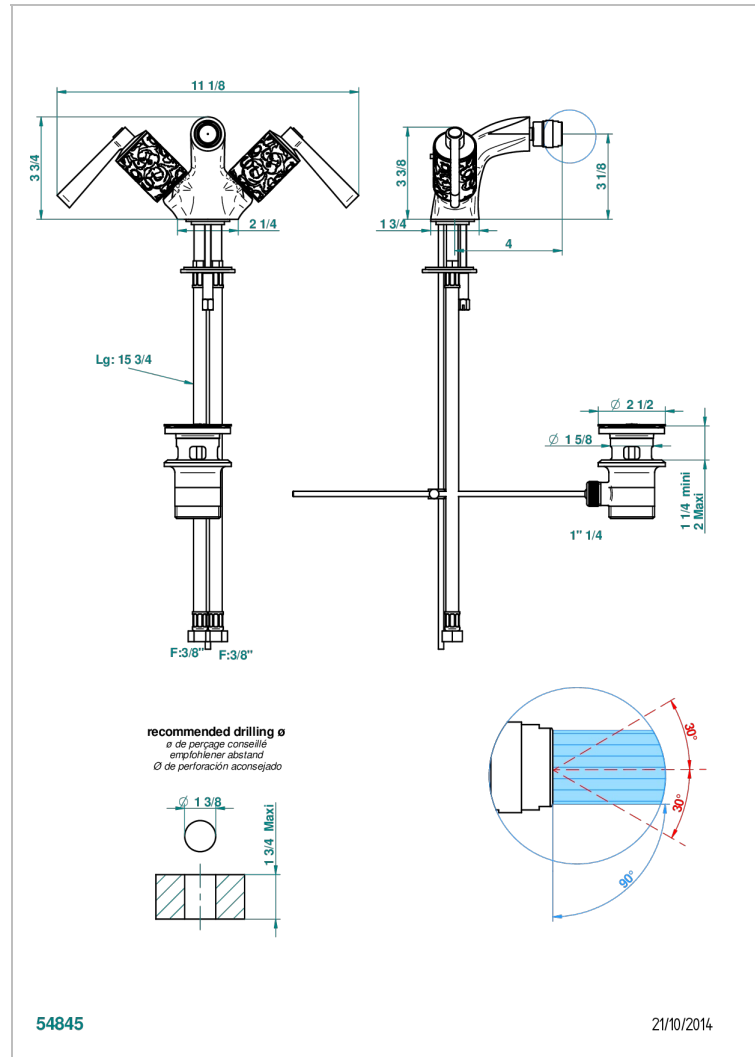

# FRIVOLE WITH LEVER

G2S-3202

1-hole bidet mixer with swivel jet handshower with waste

## CHARACTERISTIC

- ACS : 17ACCLY613
- NF : NF EN 200 - IA - Chrome