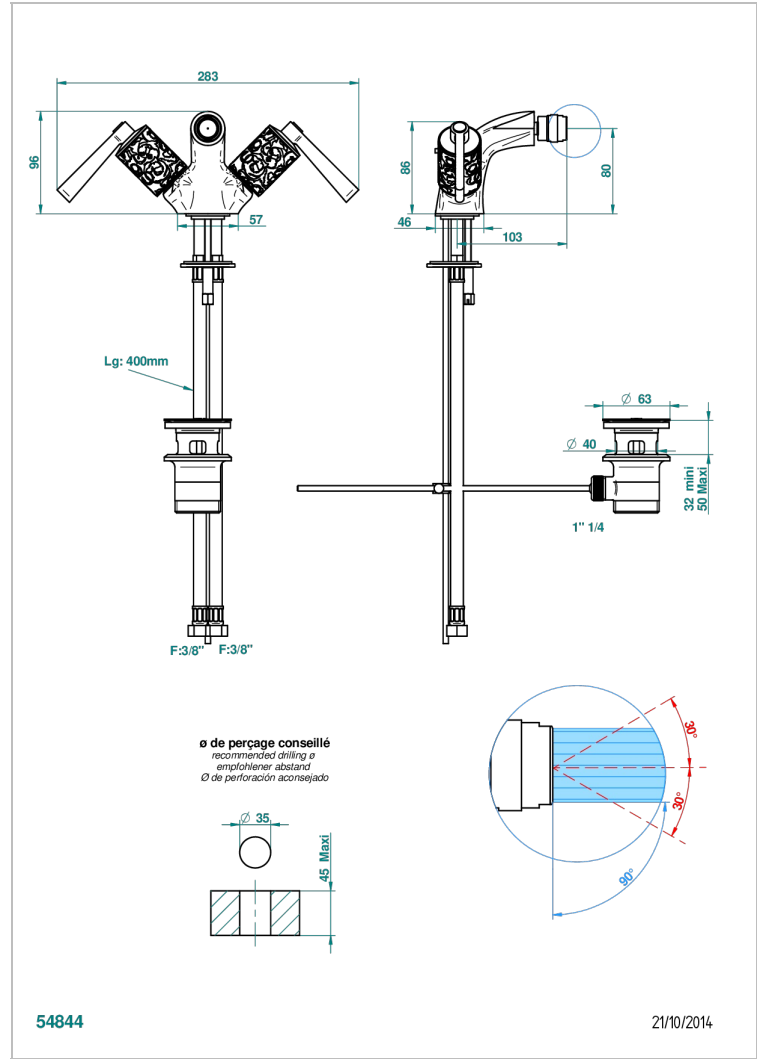

FROUFROU WITH LEVER

G2P-3202

1-hole bidet mixer with swivel jet handshower with waste

CHARACTERISTIC

- ACS : 17ACCLY613
- NF : NF EN 200 - IA - Chrome

STANDARDS

TECHNICAL SPECS

- Recommandé : 3 bars (max. 5 bars) - Advised : 43,5 psi (max. 72 psi)
- 15 l/min à 3 bars (4 gpm at 43.5 psi)