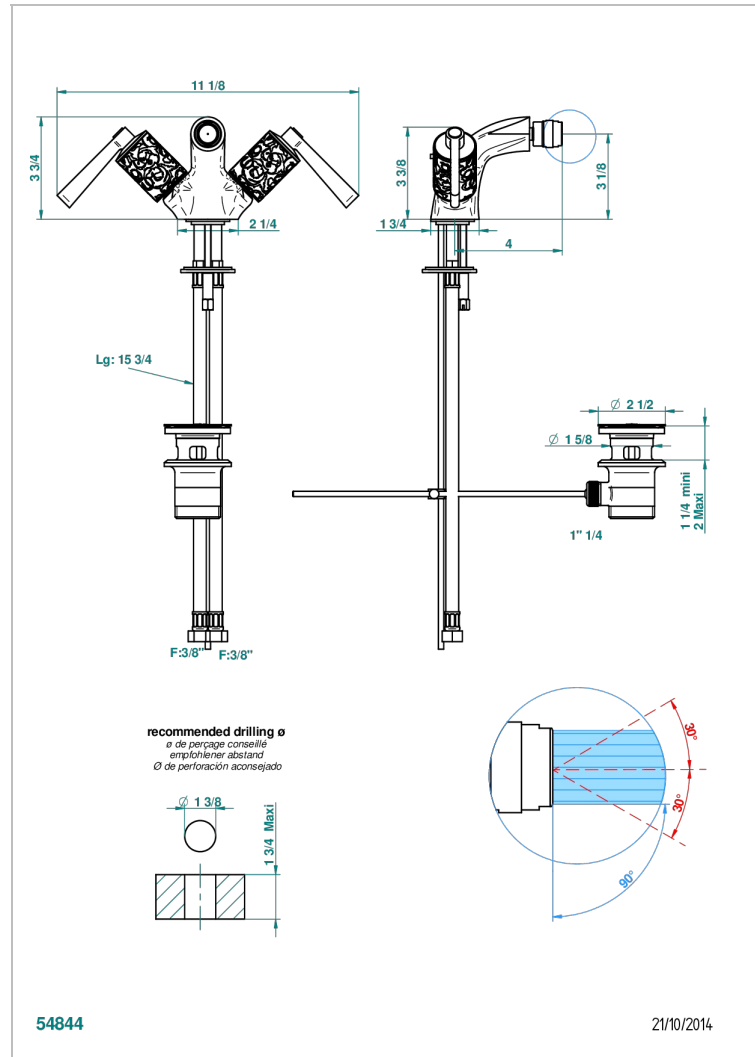

FROUFROU WITH LEVER

G2P-3202

1-hole bidet mixer with swivel jet handshower with waste

CHARACTERISTIC

- ACS : 17ACCLY613
- NF : NF EN 200 - IA - Chrome

STANDARDS

TECHNICAL SPECS

- Recommandé : 3 bars (max. 5 bars) - Advised : 43,5 psi (max. 72 psi)
- 15 l/min à 3 bars (4 gpm at 43.5 psi)