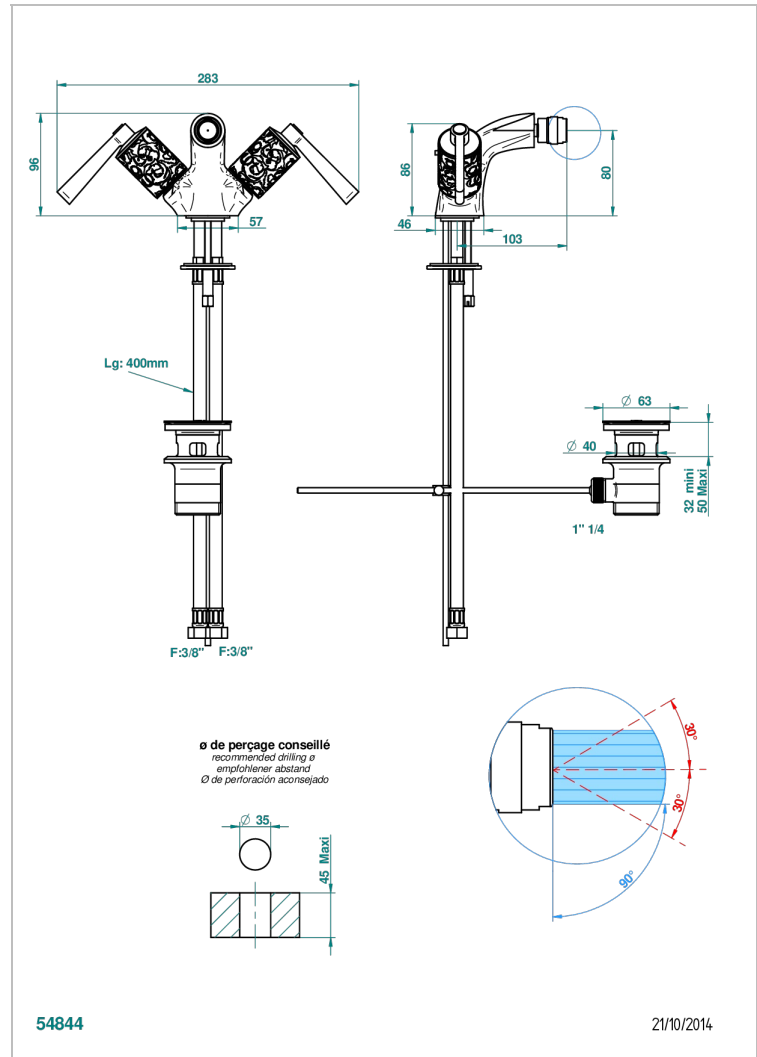

FROUFROU WITH LEVER

G2P-3202

1-hole bidet mixer with swivel jet handshower with waste

THG
PARIS

CHARACTERISTIC

- ACS : 17ACCLY613
- NF : NF EN 200 - IA - Chrome

STANDARDS

TECHNICAL SPECS

- Recommandé : 3 bars (max. 5 bars) - Advised : 43,5 psi (max. 72 psi)
- 15 l/min à 3 bars (4 gpm at 43.5 psi)

AVAILABLE FINITIONS

Antique nickel - H28
Black ceram - D30
Blush PVD - H62
Brass color PVD - H49
Brown bronze color PVD - F33
Gold color PVD - H52