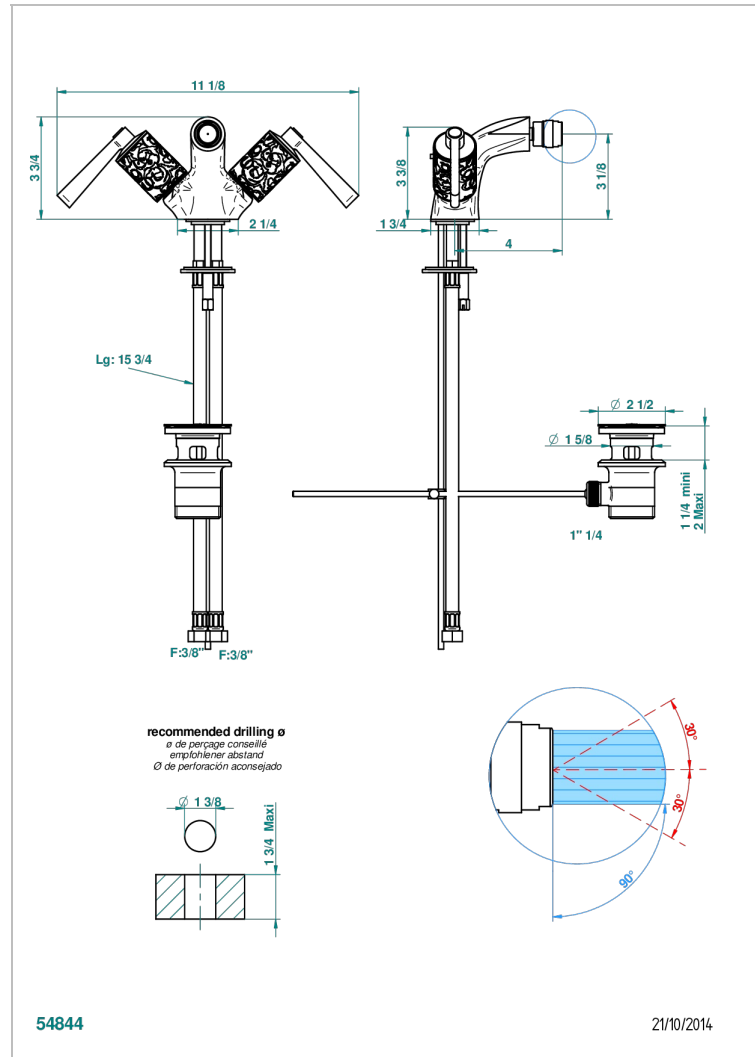

# FROUFROU WITH LEVER

G2P-3202

1-hole bidet mixer with swivel jet handshower with waste

## CHARACTERISTIC

- ACS : 17ACCLY613
- NF : NF EN 200 - IA - Chrome