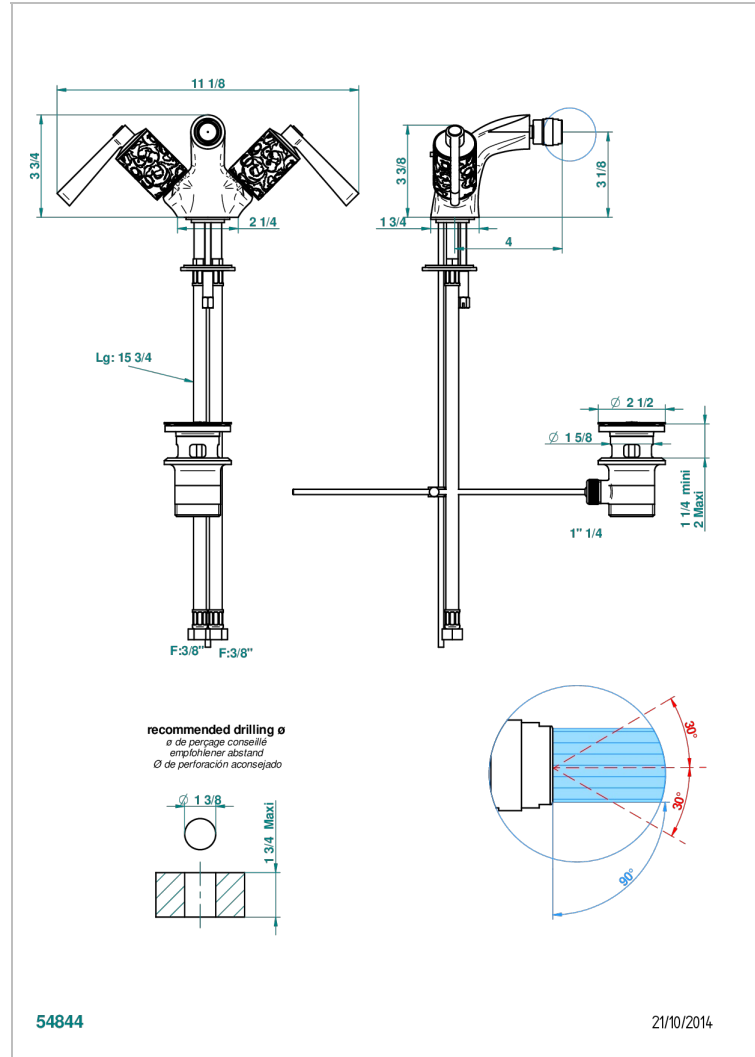

FROUFROU WITH LEVER

G2P-3202

1-hole bidet mixer with swivel jet handshower with waste

CHARACTERISTIC

- ACS : 17ACCLY613
- NF : NF EN 200 - IA - Chrome

STANDARDS

TECHNICAL SPECS

- Recommandé : 3 bars (max. 5 bars) - Advised : 43,5 psi (max. 72 psi)
- 15 l/min à 3 bars (4 gpm at 43.5 psi)