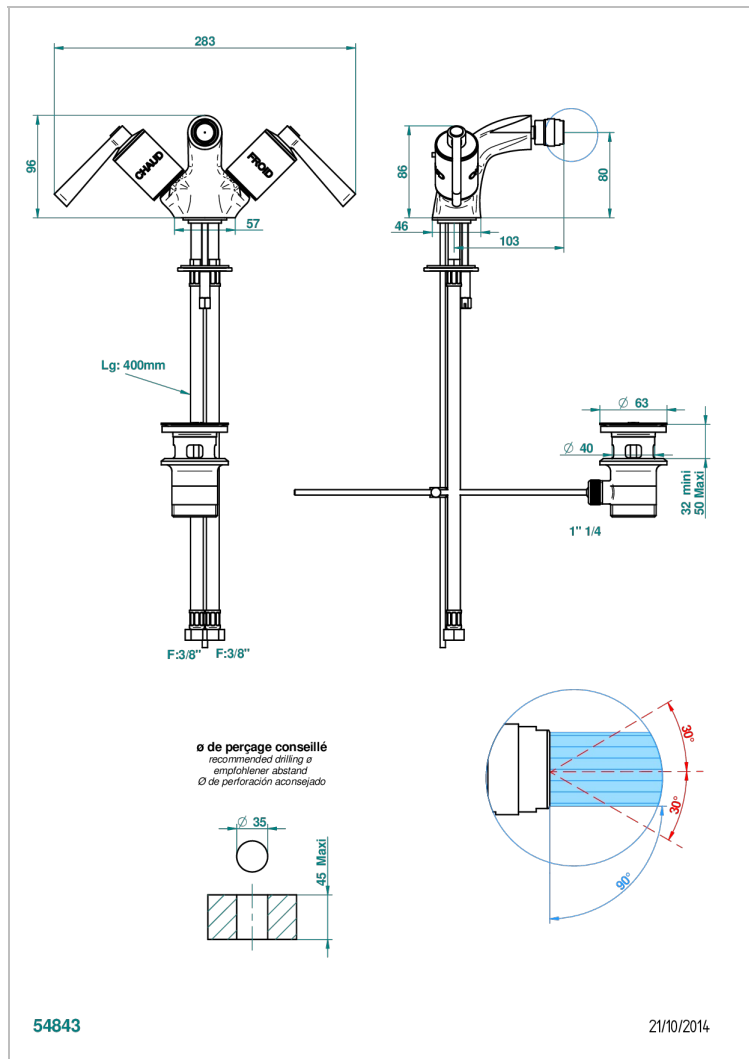

FAUBOURG BLACK PORCELAIN WITH LEVER

G2M-3202

1-hole bidet mixer with swivel jet handshower with waste

CHARACTERISTIC

- ACS : 17ACCLY613
- NF : NF EN 200 - IA - Chrome

STANDARDS

TECHNICAL SPECS

- Recommandé : 3 bars (max. 5 bars) - Advised : 43,5 psi (max. 72 psi)
- 15 l/min à 3 bars (4 gpm at 43.5 psi)