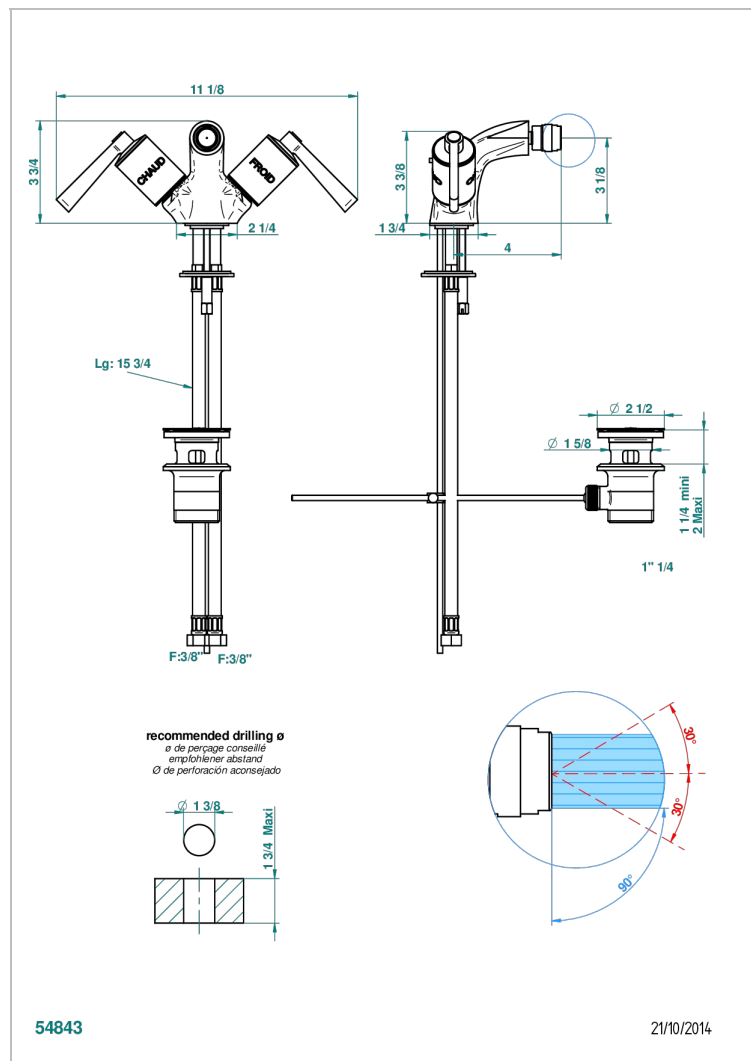

# FAUBOURG BLACK PORCELAIN WITH LEVER

G2M-3202

1-hole bidet mixer with swivel jet handshower with waste

## CHARACTERISTIC

- ACS : 17ACCLY613
- NF : NF EN 200 - IA - Chrome