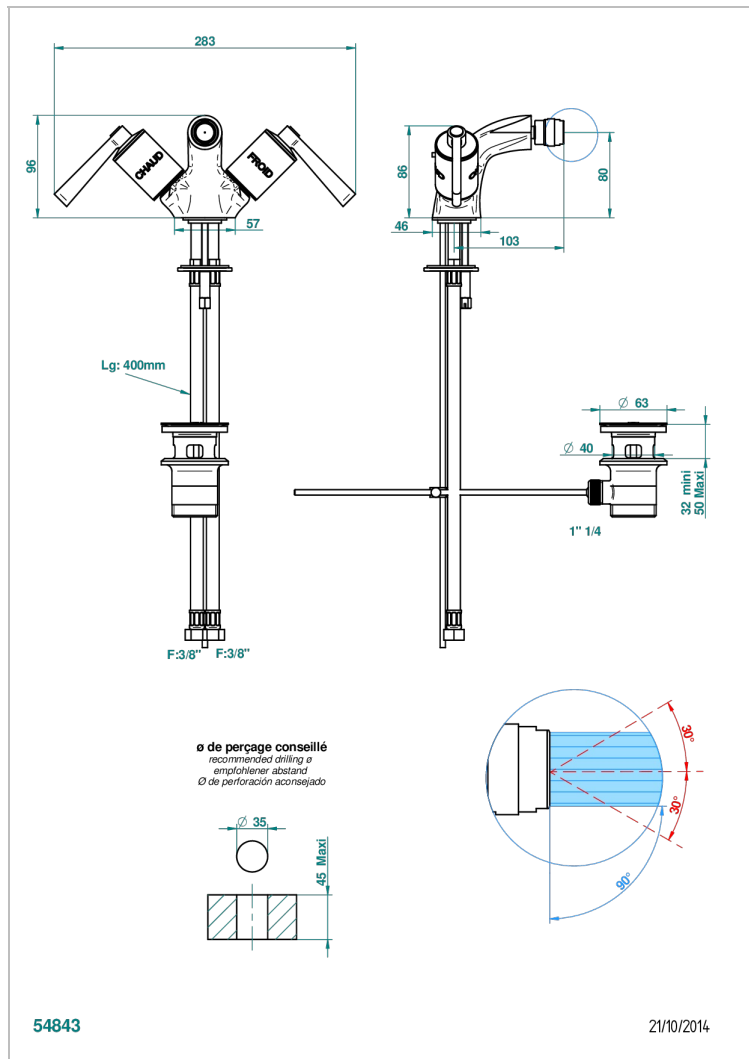

# FAUBOURG BLACK PORCELAIN WITH LEVER

G2M-3202

1-hole bidet mixer with swivel jet handshower with waste

## CHARACTERISTIC

- ACS : 17ACCLY613
- NF : NF EN 200 - IA - Chrome