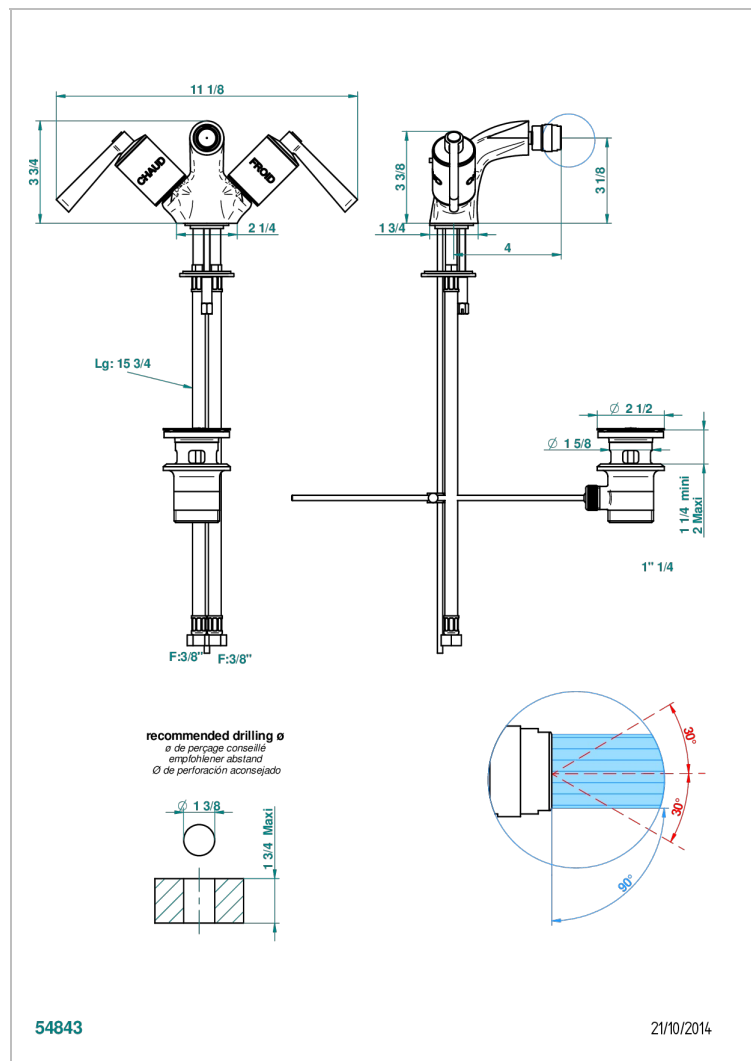

FAUBOURG BLACK PORCELAIN WITH LEVER

G2M-3202

1-hole bidet mixer with swivel jet handshower with waste

CHARACTERISTIC

- ACS : 17ACCLY613
- NF : NF EN 200 - IA - Chrome

STANDARDS

TECHNICAL SPECS

- Recommandé : 3 bars (max. 5 bars) - Advised : 43,5 psi (max. 72 psi)
- 15 l/min à 3 bars (4 gpm at 43.5 psi)