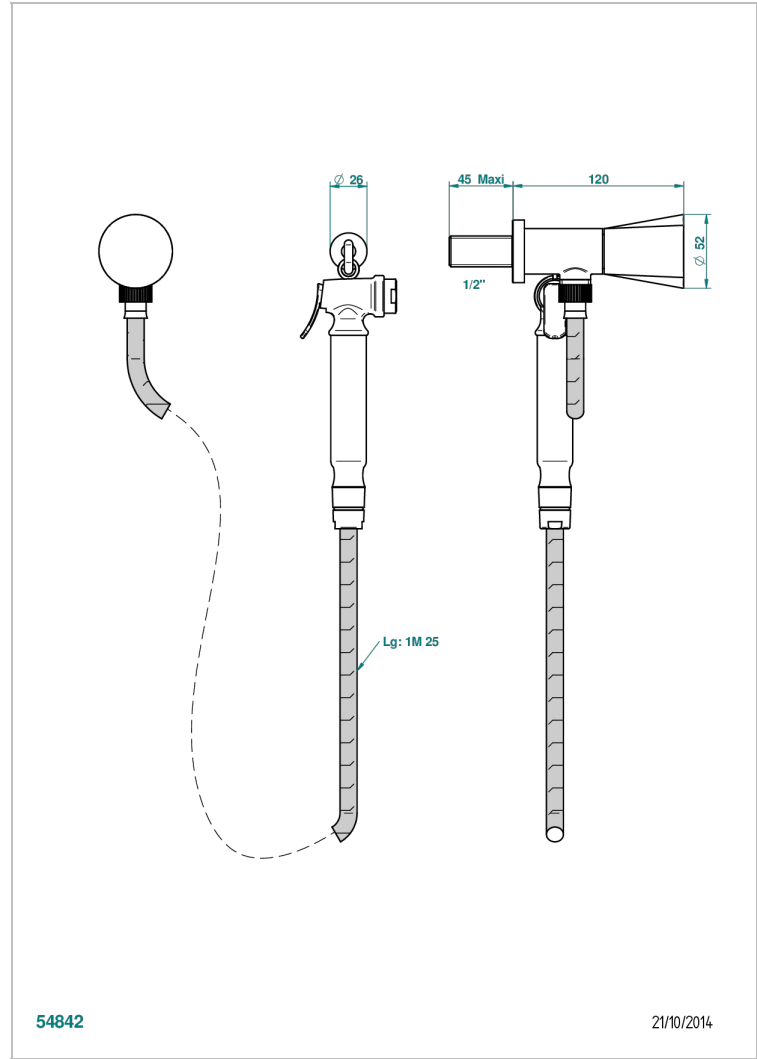

METAMORPHOSE

G6A-5840/8

THG[®]
PARIS

Wc douche set including: valve, trigger spray, reinforced hose (1.25m) and hook

54842

21/10/2014

CHARACTERISTIC

- ACS : 19ACCLY406

STANDARDS

TECHNICAL SPECS

- Recommandé : 3 bars (max. 5 bars) - Advised : 43,5 psi (max. 72 psi)
- 9,5 l/min à 3 bars (2.5 gpm at 43.5 psi)

AVAILABLE FINITIONS

Antique nickel - H28
Black ceram - D30
Blush PVD - H62
Brass color PVD - H49
Brown bronze color PVD - F33
Gold color PVD - H52

Nickel color PVD - H55
Polished chrome (color finish) - A02
Polished gold (color finish) - F01
Polished nickel - B01
Soft gold - F30
Soft matt gold - F31

Umber PVD - H66
Varnished matt antique red copper (color finish) - H07