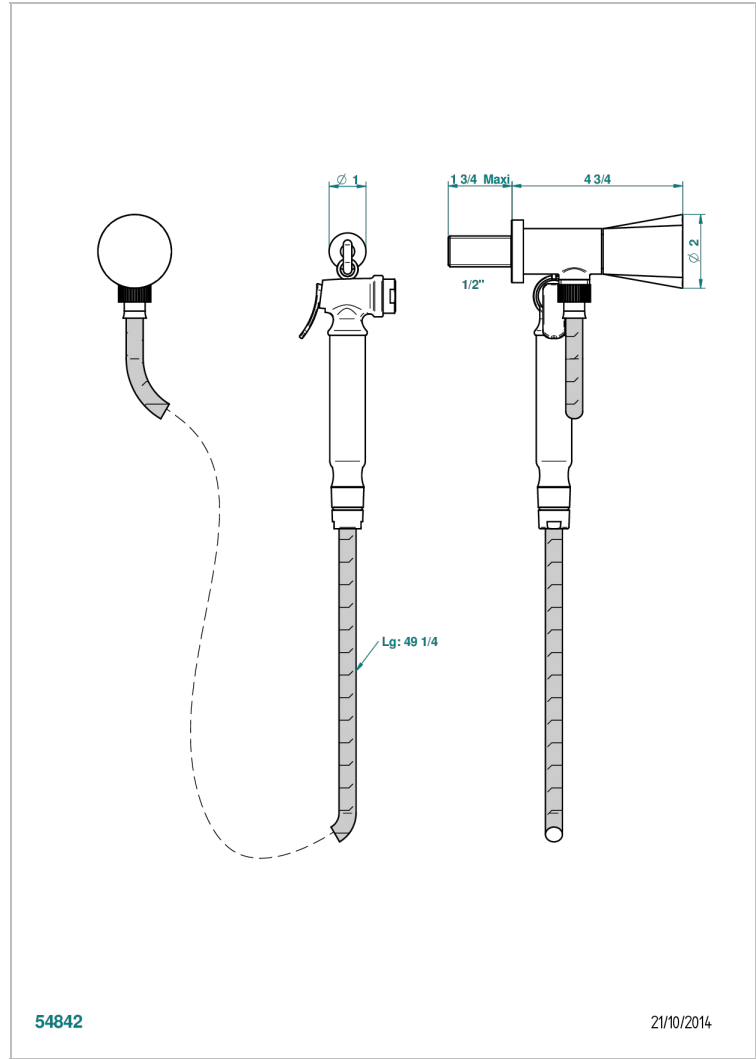

# METAMORPHOSE

G6A-5840/8

THG<sup>®</sup>  
PARIS

Wc douche set including: valve, trigger spray, reinforced hose (1.25m) and hook

54842

21/10/2014