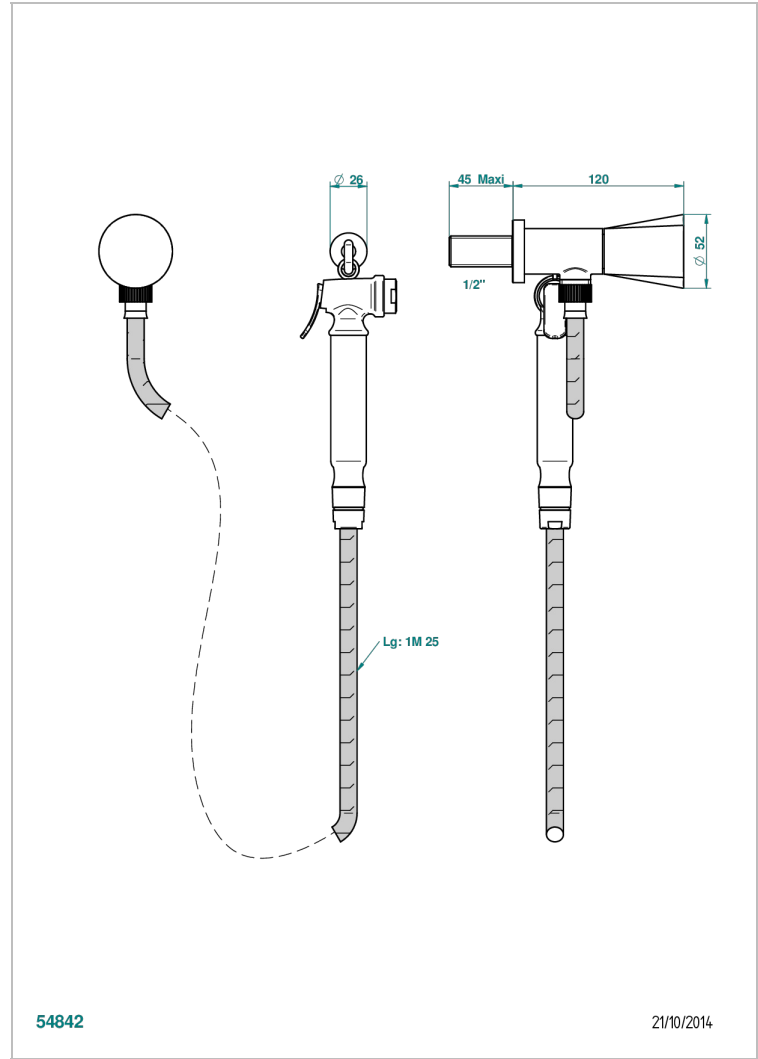

METAMORPHOSE

G6A-5840/8

THG[®]
PARIS

Wc douche set including: valve, trigger spray, reinforced hose (1.25m) and hook

CHARACTERISTIC

- ACS : 19ACCLY406

STANDARDS

TECHNICAL SPECS

- Recommandé : 3 bars (max. 5 bars) - Advised : 43,5 psi (max. 72 psi)
- 9,5 l/min à 3 bars (2.5 gpm at 43.5 psi)

AVAILABLE FINITIONS

Antique nickel - H28
Black ceram - D30
Blush PVD - H62
Brass color PVD - H49
Brown bronze color PVD - F33
Gold color PVD - H52

Nickel color PVD - H55
Polished chrome (color finish) - A02
Polished gold (color finish) - F01
Polished nickel - B01
Soft gold - F30
Soft matt gold - F31

Umber PVD - H66
Varnished matt antique red copper (color finish) - H07