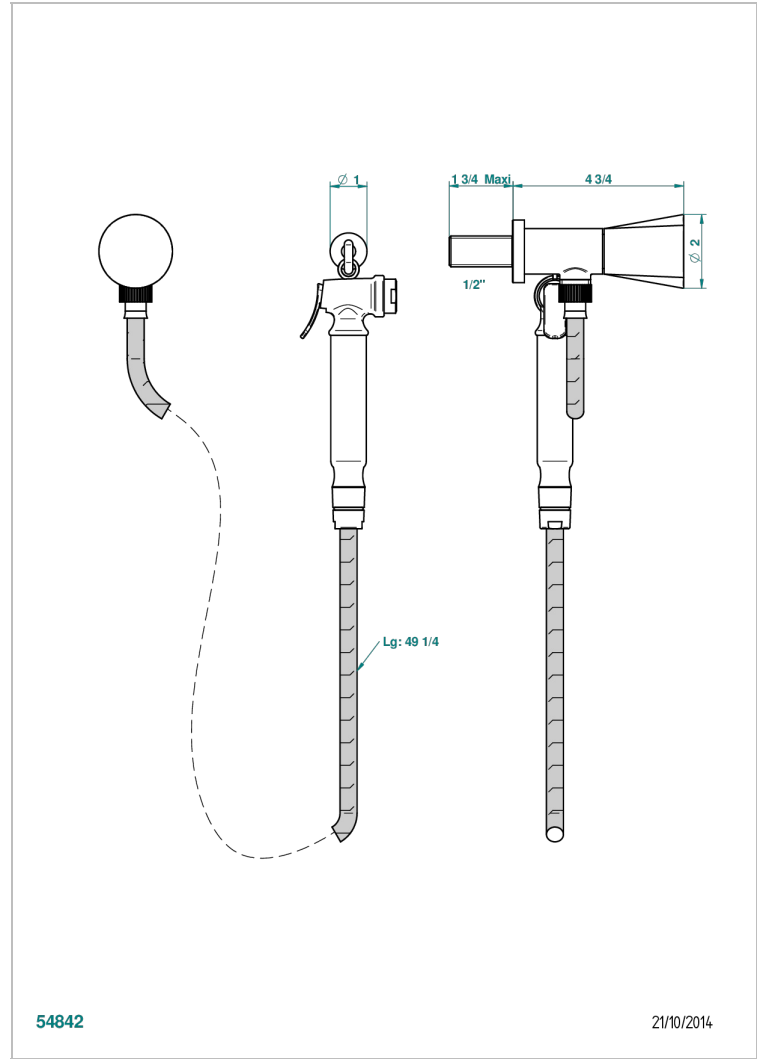

METAMORPHOSE

G6A-5840/8

THG[®]
PARIS

Wc douche set including: valve, trigger spray, reinforced hose (1.25m) and hook

CHARACTERISTIC

- ACS : 19ACCLY406

STANDARDS

TECHNICAL SPECS

- Recommandé : 3 bars (max. 5 bars) - Advised : 43,5 psi (max. 72 psi)
- 9,5 l/min à 3 bars (2.5 gpm at 43.5 psi)

AVAILABLE FINITIONS

Antique nickel - H28
Black ceram - D30
Blush PVD - H62
Brass color PVD - H49
Brown bronze color PVD - F33
Gold color PVD - H52

Nickel color PVD - H55
Polished chrome (color finish) - A02
Polished gold (color finish) - F01
Polished nickel - B01
Soft gold - F30
Soft matt gold - F31

Umber PVD - H66
Varnished matt antique red copper (color finish) - H07