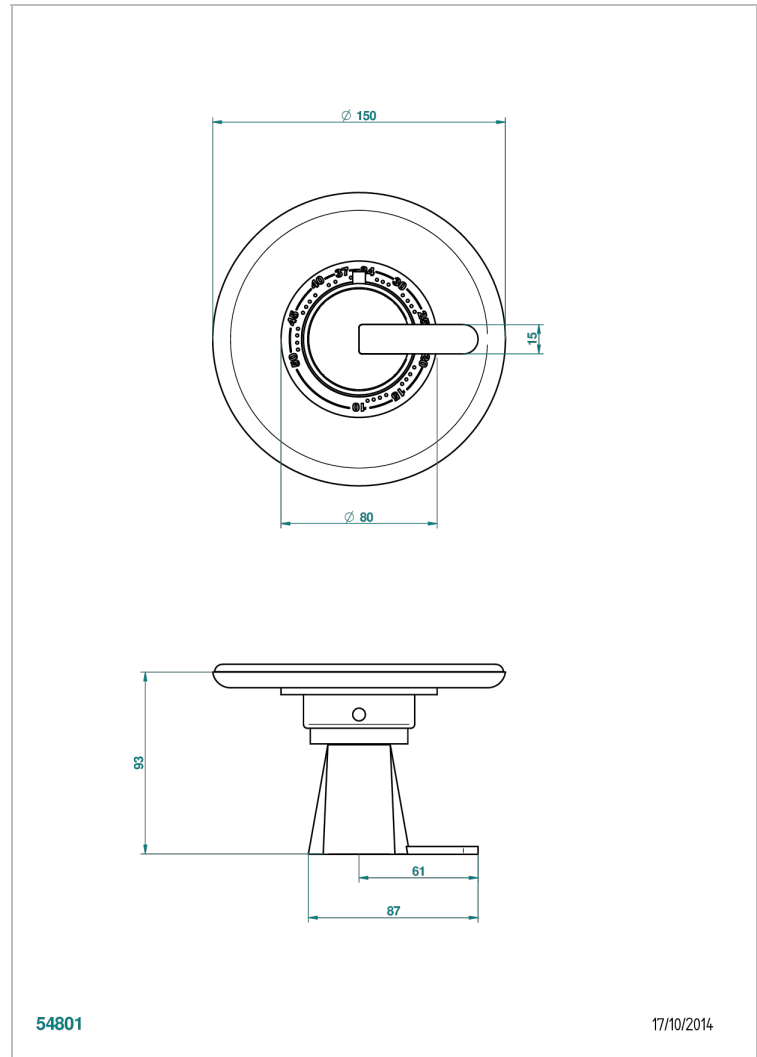

METAMORPHOSE WHITE CERAMIC

G6E-15EN16EM

Trim plate and handle for eurotherm valve 8200/us & 8300/us

THG[®]
PARIS

CHARACTERISTIC

- Métamorphose White Ceramic
- Trim plate and handle for eurotherm valve 8200/us & 8300/us