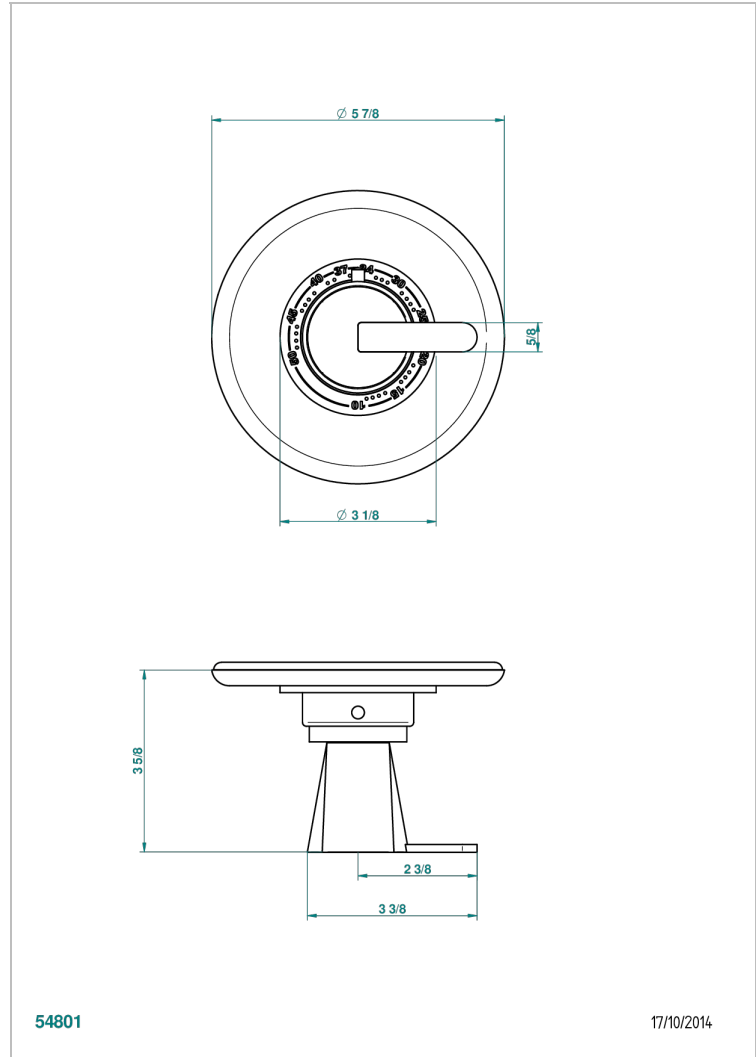

METAMORPHOSE WHITE CERAMIC

G6E-15EN16EM

Trim plate and handle for eurotherm valve 8200/us & 8300/us

CHARACTERISTIC

- Métamorphose White Ceramic
- Trim plate and handle for eurotherm valve 8200/us & 8300/us