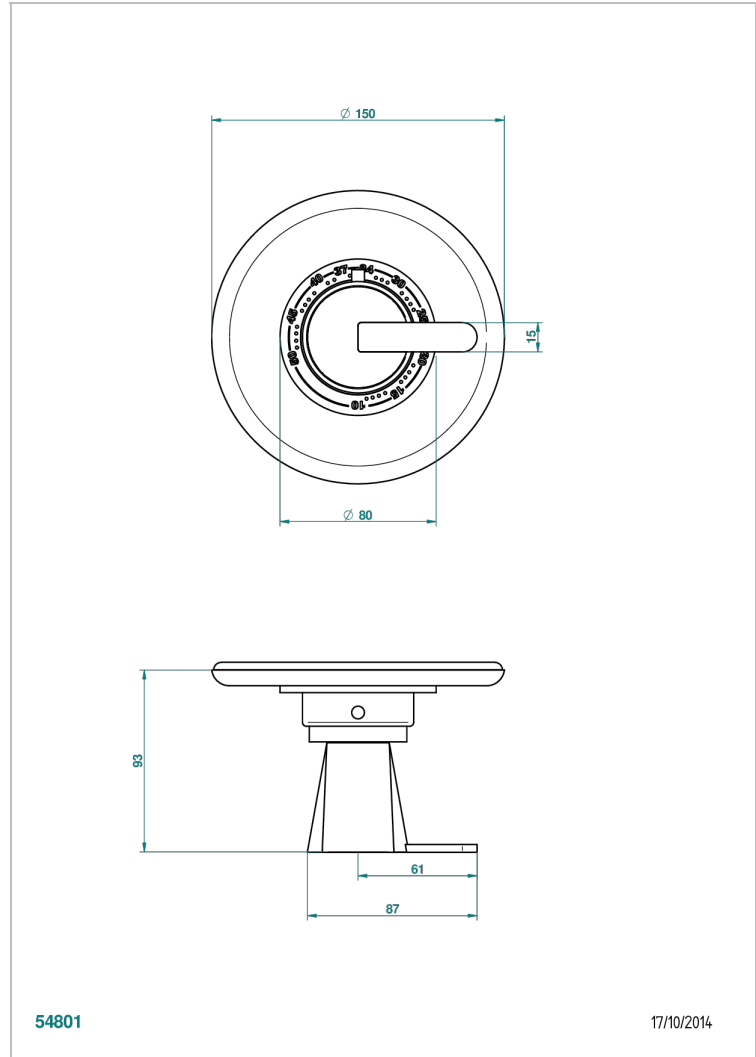

METAMORPHOSE WHITE CERAMIC

G6E-15EN16EM

Trim for Eurotherm thermostat n° 8105N, 8200N, 8300

THG[®]
PARIS

CHARACTERISTIC

- Métamorphose White Ceramic
- Trim for Eurotherm thermostat n° 8105N, 8200N, 8300

RELATED SKU'S

- Ref. G00-8105N 1/2" Eurotherm thermostat, 40 l/min with wax cartridge
- Ref. G00-8200N 3/4" Eurotherm thermostat, 80 l/min

AVAILABLE FINITIONS

Antique nickel - H28
Black ceram - D30
Blush PVD - H62
Brass color PVD - H49
Brown bronze color PVD - F33
Gold color PVD - H52