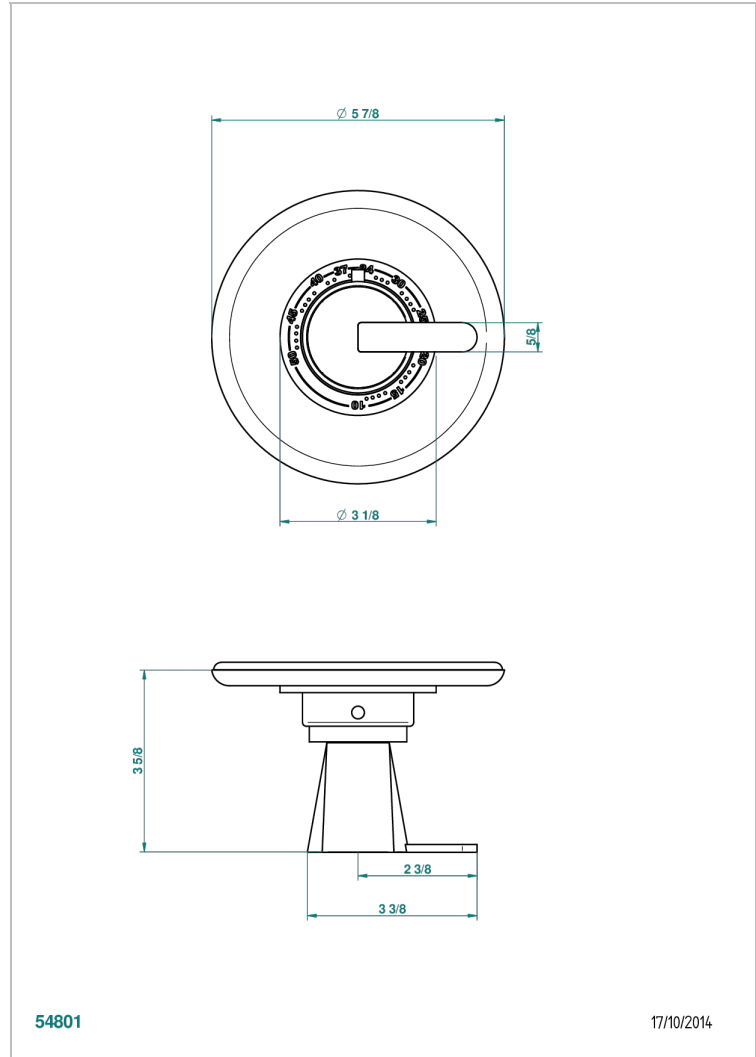

# METAMORPHOSE WHITE CERAMIC

G6E-15EN16EM

Trim for Eurotherm thermostat n° 8105N, 8200N, 8300

THG<sup>®</sup>  
PARIS

## CHARACTERISTIC

- Métamorphose White Ceramic
- Trim for Eurotherm thermostat n° 8105N, 8200N, 8300

## RELATED SKU'S

- Ref. G00-8105N 1/2" Eurotherm thermostat, 40 l/min with wax cartridge
- Ref. G00-8200N 3/4" Eurotherm thermostat, 80 l/min