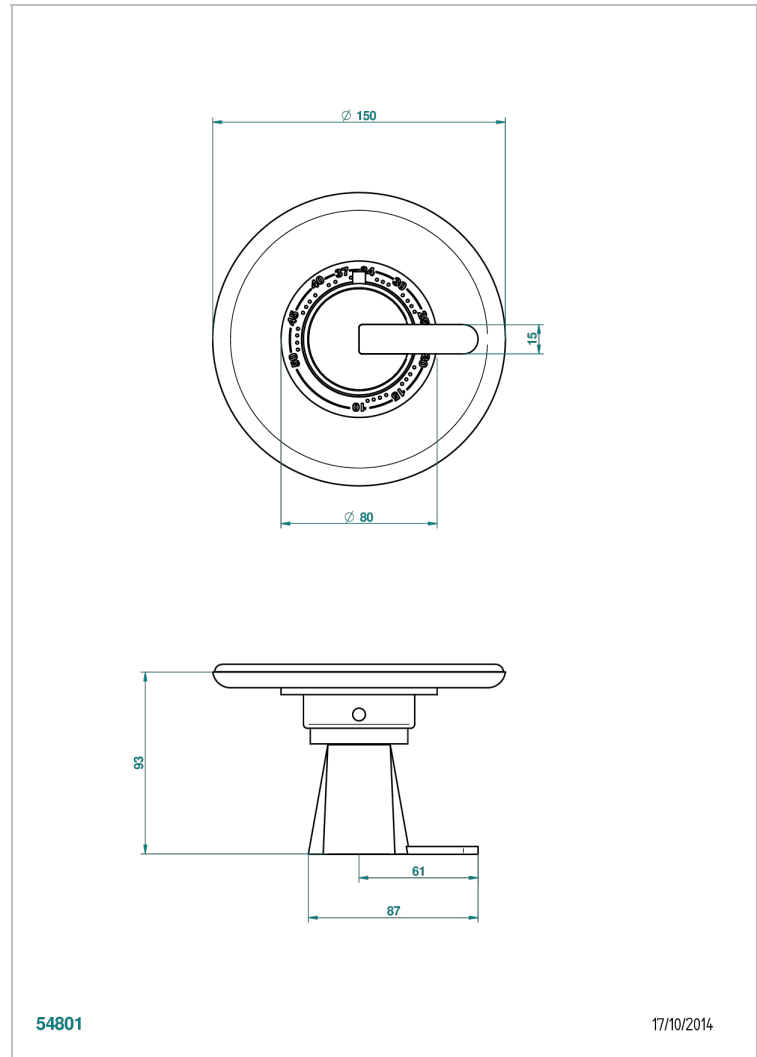

METAMORPHOSE WHITE CERAMIC

G6E-15EN16EM

Trim for Eurotherm thermostat n° 8105N, 8200N, 8300

THG[®]
PARIS

CHARACTERISTIC

- Métamorphose White Ceramic
- Trim for Eurotherm thermostat n° 8105N, 8200N, 8300

RELATED SKU'S

- Ref. G00-8105N 1/2" Eurotherm thermostat, 40 l/min with wax cartridge
- Ref. G00-8200N 3/4" Eurotherm thermostat, 80 l/min

AVAILABLE FINITIONS

Antique nickel - H28
Black ceram - D30
Blush PVD - H62
Brass color PVD - H49
Brown bronze color PVD - F33
Gold color PVD - H52