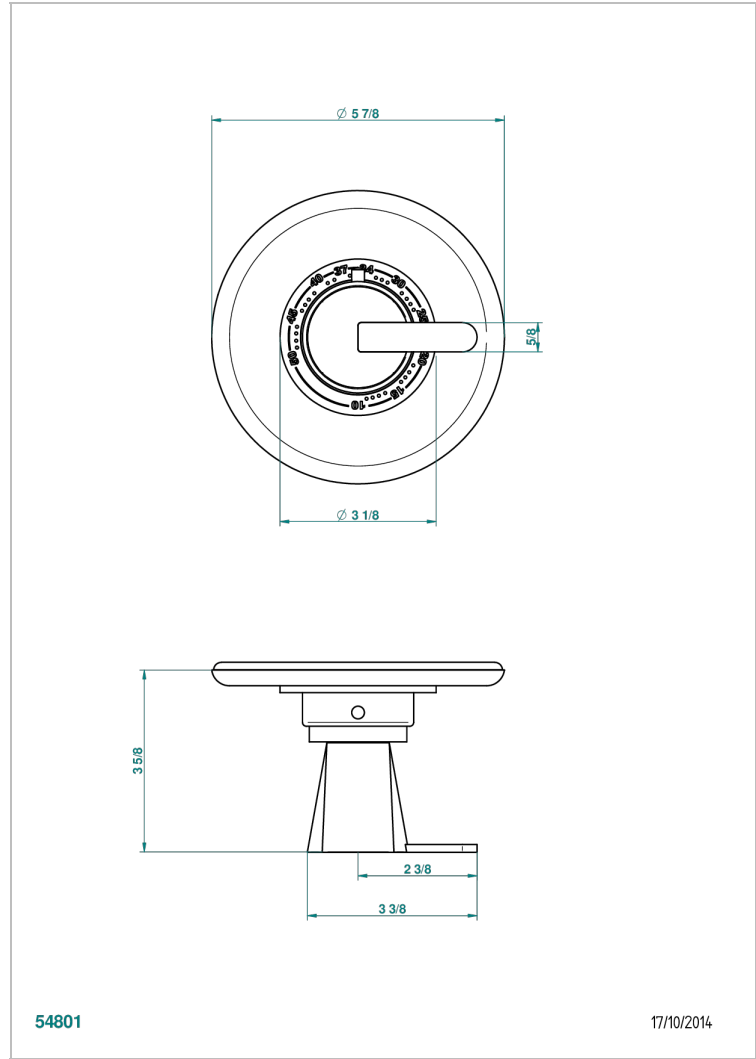

METAMORPHOSE WHITE CERAMIC

G6E-15EN16EM

Trim for Eurotherm thermostat n° 8105N, 8200N, 8300

THG[®]
PARIS

54801

17/10/2014

CHARACTERISTIC

- Métamorphose White Ceramic
- Trim for Eurotherm thermostat n° 8105N, 8200N, 8300

RELATED SKU'S

- Ref. G00-8105N 1/2" Eurotherm thermostat, 40 l/min with wax cartridge
- Ref. G00-8200N 3/4" Eurotherm thermostat, 80 l/min

AVAILABLE FINITIONS

Antique nickel - H28
Black ceram - D30
Blush PVD - H62
Brass color PVD - H49
Brown bronze color PVD - F33
Gold color PVD - H52