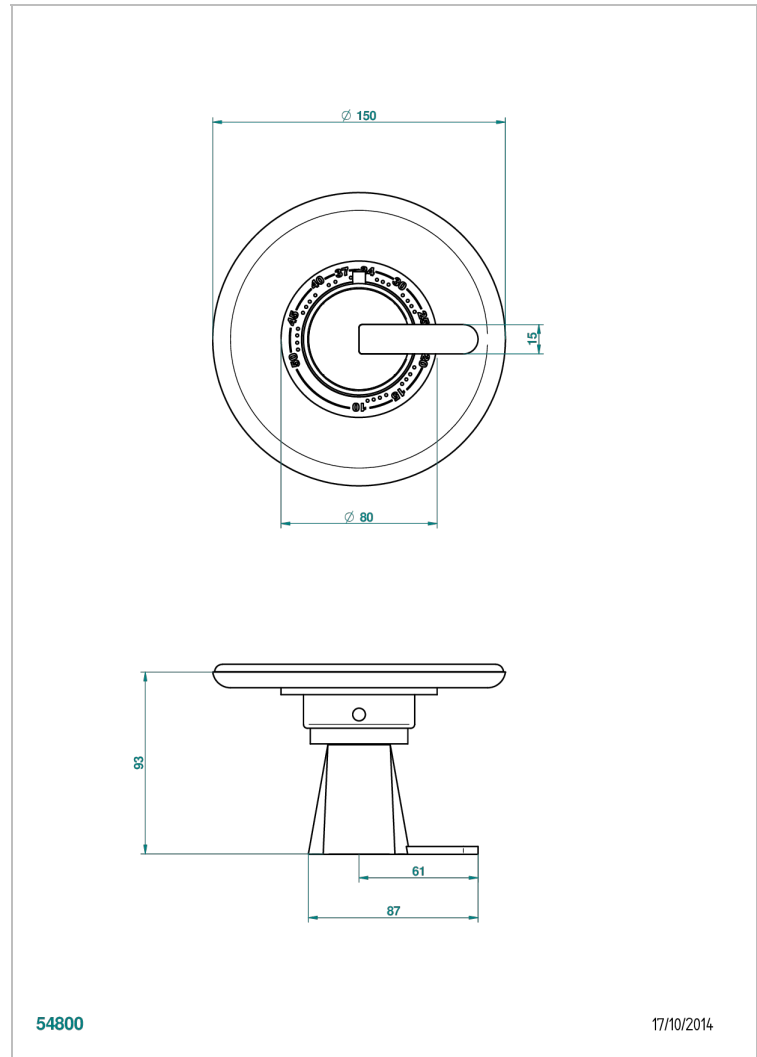

# METAMORPHOSE BLACK CERAMIC

G6D-15EN16EM

Trim plate and handle for eurotherm valve 8200/us & 8300/us

THG<sup>®</sup>  
PARIS

## CHARACTERISTIC

- Métamorphose Black Ceramic
- Trim plate and handle for eurotherm valve 8200/us & 8300/us