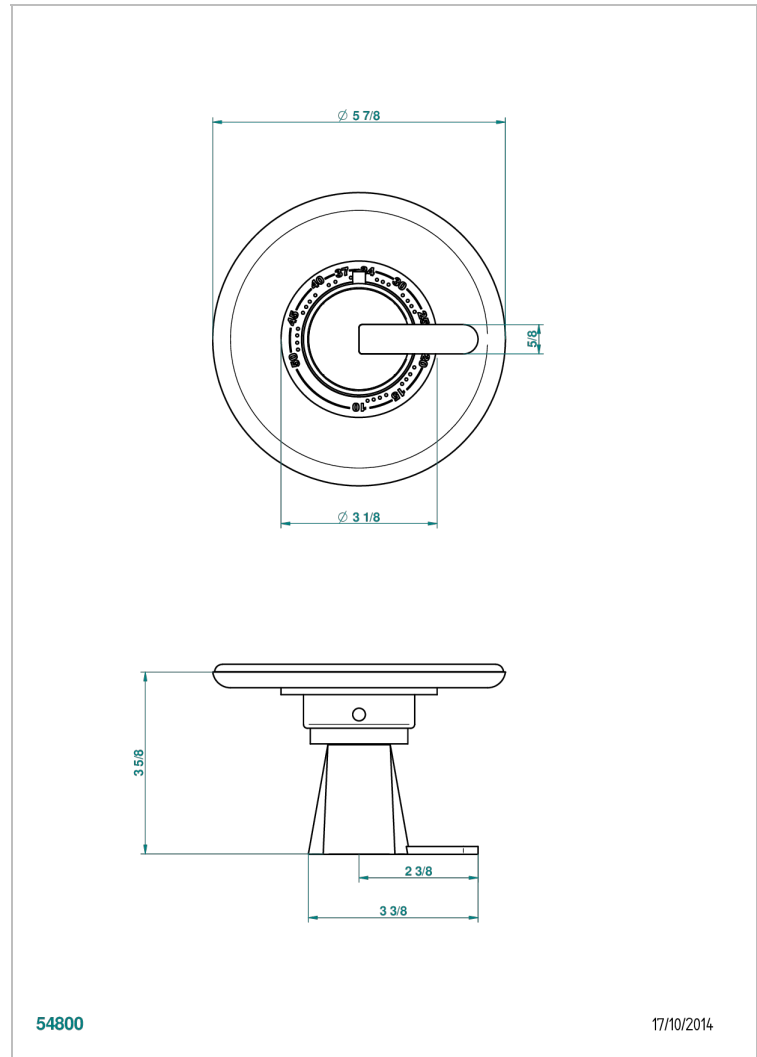

METAMORPHOSE BLACK CERAMIC

G6D-15EN16EM

Trim plate and handle for eurotherm valve 8200/us & 8300/us

THG[®]
PARIS

CHARACTERISTIC

- Métamorphose Black Ceramic
- Trim plate and handle for eurotherm valve 8200/us & 8300/us