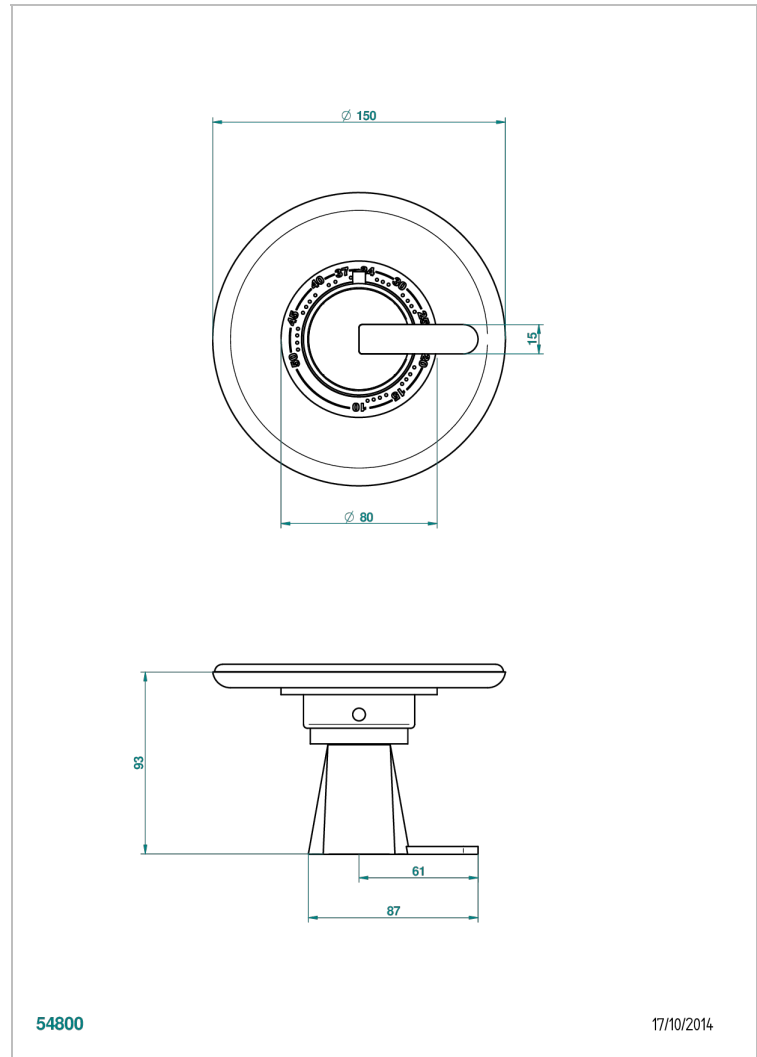

# METAMORPHOSE BLACK CERAMIC

G6D-15EN16EM

Trim for Eurotherm thermostat n° 8105N, 8200N, 8300

THG<sup>®</sup>  
PARIS

## CHARACTERISTIC

- Métamorphose Black Ceramic
- Trim for Eurotherm thermostat n° 8105N, 8200N, 8300

## RELATED SKU'S

- Ref. G00-8105N 1/2" Eurotherm thermostat, 40 l/min with wax cartridge
- Ref. G00-8200N 3/4" Eurotherm thermostat, 80 l/min