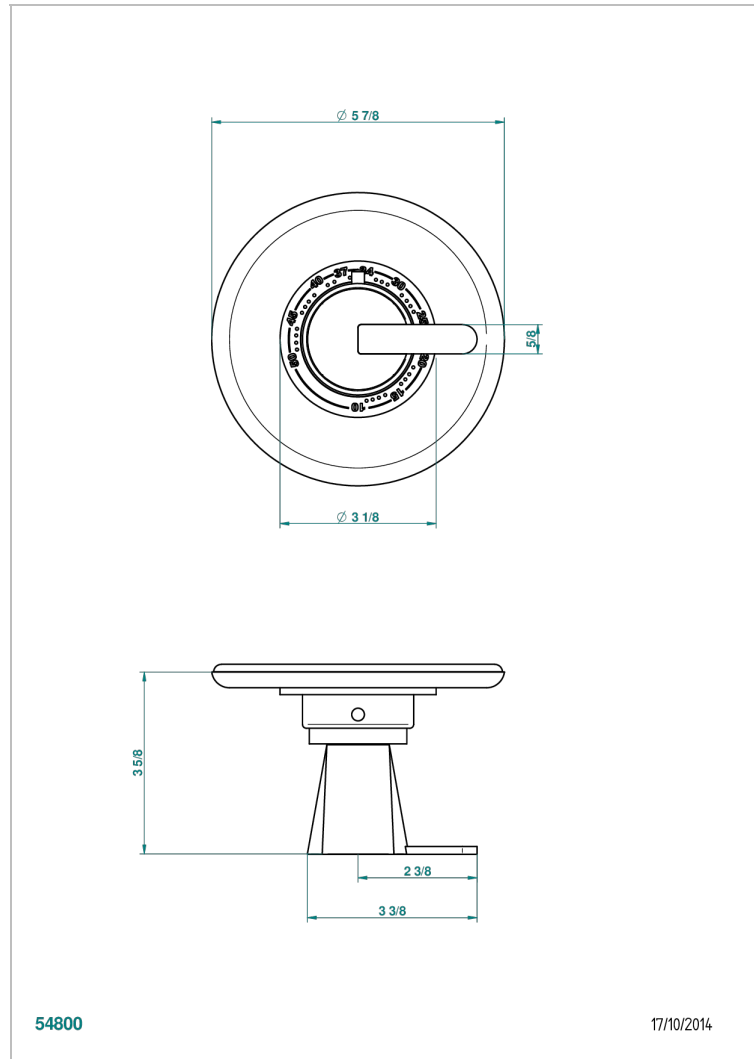

METAMORPHOSE BLACK CERAMIC

G6D-15EN16EM

Trim for Eurotherm thermostat n° 8105N, 8200N, 8300

THG[®]
PARIS

CHARACTERISTIC

- Métamorphose Black Ceramic
- Trim for Eurotherm thermostat n° 8105N, 8200N, 8300

RELATED SKU'S

- Ref. G00-8105N 1/2" Eurotherm thermostat, 40 l/min with wax cartridge
- Ref. G00-8200N 3/4" Eurotherm thermostat, 80 l/min

AVAILABLE FINITIONS

Antique nickel - H28
Black ceram - D30
Blush PVD - H62
Brass color PVD - H49
Brown bronze color PVD - F33
Gold color PVD - H52