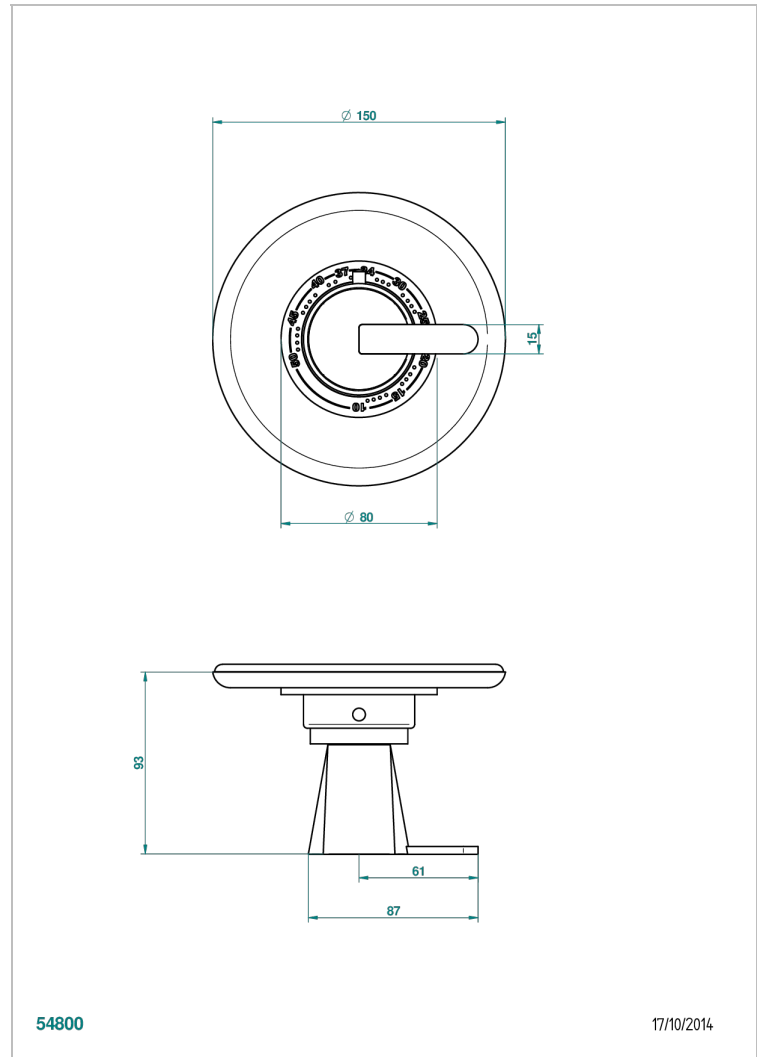

METAMORPHOSE BLACK CERAMIC

G6D-15EN16EM

Trim for Eurotherm thermostat n° 8105N, 8200N, 8300

THG[®]
PARIS

54800

17/10/2014

CHARACTERISTIC

- Métamorphose Black Ceramic
- Trim for Eurotherm thermostat n° 8105N, 8200N, 8300

RELATED SKU'S

- Ref. G00-8105N 1/2" Eurotherm thermostat, 40 l/min with wax cartridge
- Ref. G00-8200N 3/4" Eurotherm thermostat, 80 l/min

AVAILABLE FINITIONS

Antique nickel - H28
Black ceram - D30
Blush PVD - H62
Brass color PVD - H49
Brown bronze color PVD - F33
Gold color PVD - H52