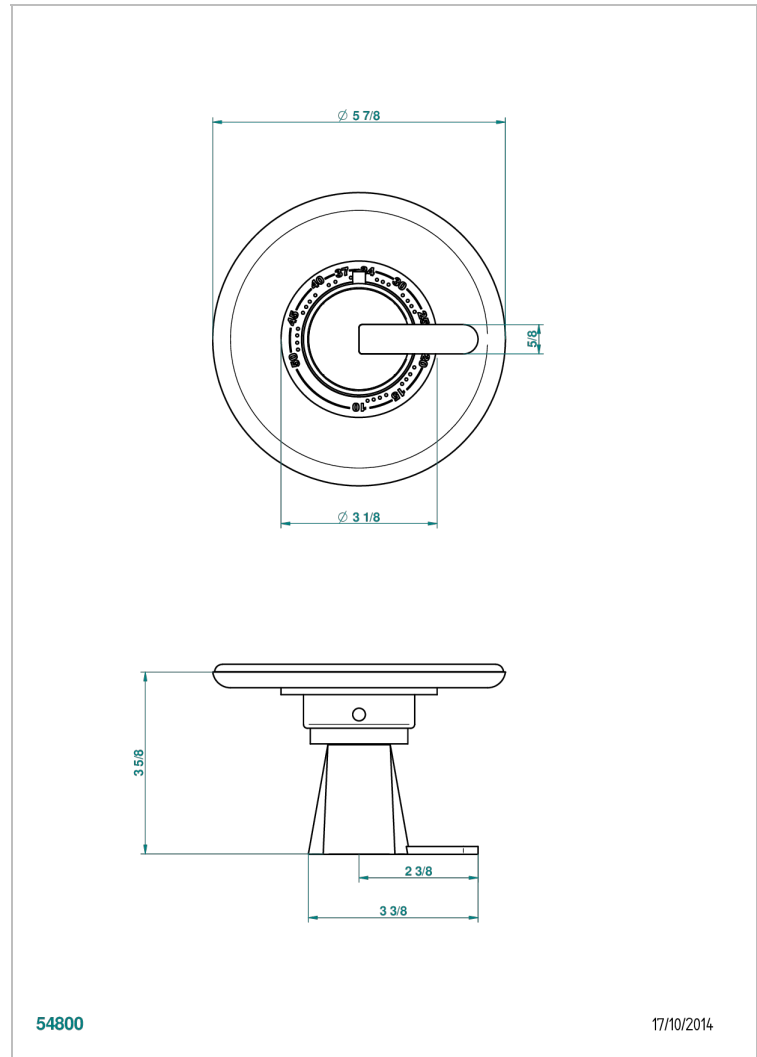

METAMORPHOSE BLACK CERAMIC

G6D-15EN16EM

Trim for Eurotherm thermostat n° 8105N, 8200N, 8300

THG[®]
PARIS

CHARACTERISTIC

- Métamorphose Black Ceramic
- Trim for Eurotherm thermostat n° 8105N, 8200N, 8300

RELATED SKU'S

- Ref. G00-8105N 1/2" Eurotherm thermostat, 40 l/min with wax cartridge
- Ref. G00-8200N 3/4" Eurotherm thermostat, 80 l/min

AVAILABLE FINITIONS

Antique nickel - H28
Black ceram - D30
Blush PVD - H62
Brass color PVD - H49
Brown bronze color PVD - F33
Gold color PVD - H52