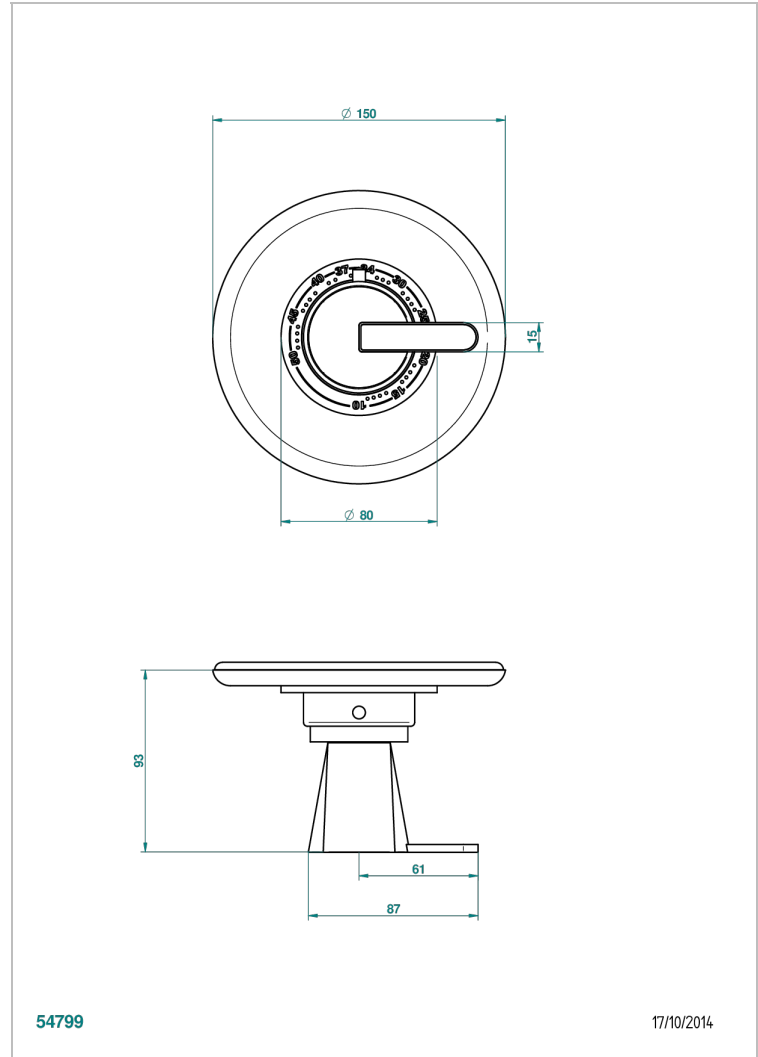

# METAMORPHOSE CARBON

G6C-15EN16EM

Trim plate and handle for eurotherm valve 8200/us & 8300/us

54799

17/10/2014

## CHARACTERISTIC

- Métamorphose Carbon
- Trim plate and handle for eurotherm valve 8200/us & 8300/us