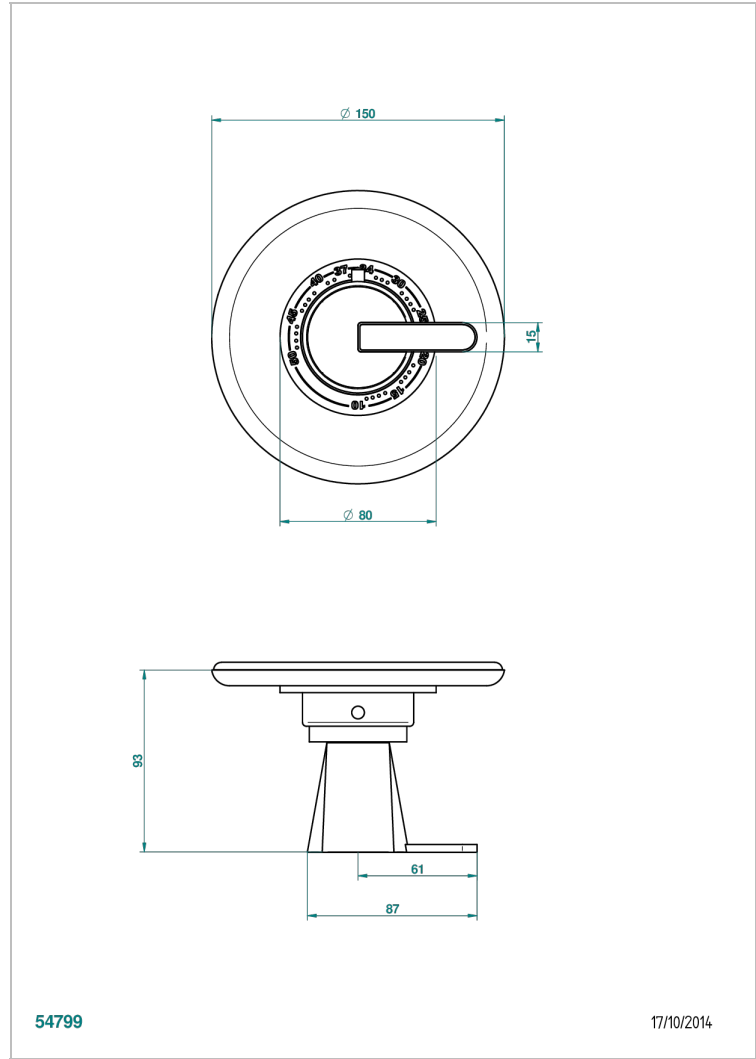

METAMORPHOSE CARBON

G6C-15EN16EM

Trim for Eurotherm thermostat n° 8105N, 8200N, 8300

THG[®]
PARIS

54799

17/10/2014

CHARACTERISTIC

- Métamorphose Carbon
- Trim for Eurotherm thermostat n° 8105N, 8200N, 8300

RELATED SKU'S

- Ref. G00-8105N 1/2" Eurotherm thermostat, 40 l/min with wax cartridge
- Ref. G00-8200N 3/4" Eurotherm thermostat, 80 l/min

AVAILABLE FINITIONS

Antique nickel - H28
Black ceram - D30
Blush PVD - H62
Brass color PVD - H49
Brown bronze color PVD - F33
Gold color PVD - H52